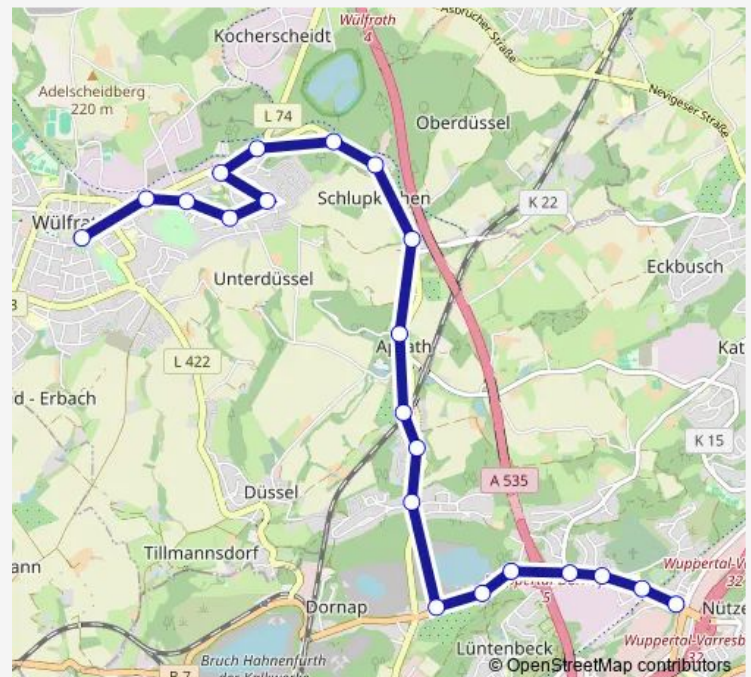

Direction

Wuppertal Düsseldorfer Straße — Wülfrath Stadtmitte

21 stops

[Open route schedule](#)

Wuppertal Düsseldorfer Straße

Wuppertal Mettmanner Straße

Wuppertal Krummacherstraße

Wuppertal Schliepershäuschen

Wuppertal Saurenhaus

Wuppertal Sandfeld

Wuppertal Wieden Schleife

Wuppertal Kirchenfelder Weg

Wuppertal Niederradenberg

Wülfrath-Aprath Bf

Wülfrath Aprath Klinik

Wülfrath Koxhof

Wülfrath Stadtmitte

Route schedule

Wuppertal Düsseldorfer Straße — Wülfrath Stadtmitte

Monday 07:11

Tuesday 07:11

Wednesday 07:11

Thursday 07:11

Friday 07:11

Saturday —

Sunday —

Route info

Direction: Wuppertal Düsseldorfer Straße

Stops: 21

Trip Duration: 0 hour 31 min

E836

E836 Bus time schedules and route maps are available in an offline PDF at busmaps.com. Use the busmaps.com website to see live bus times, train schedule or subway schedule, and step-by-step directions for all public transit in Wuppertal