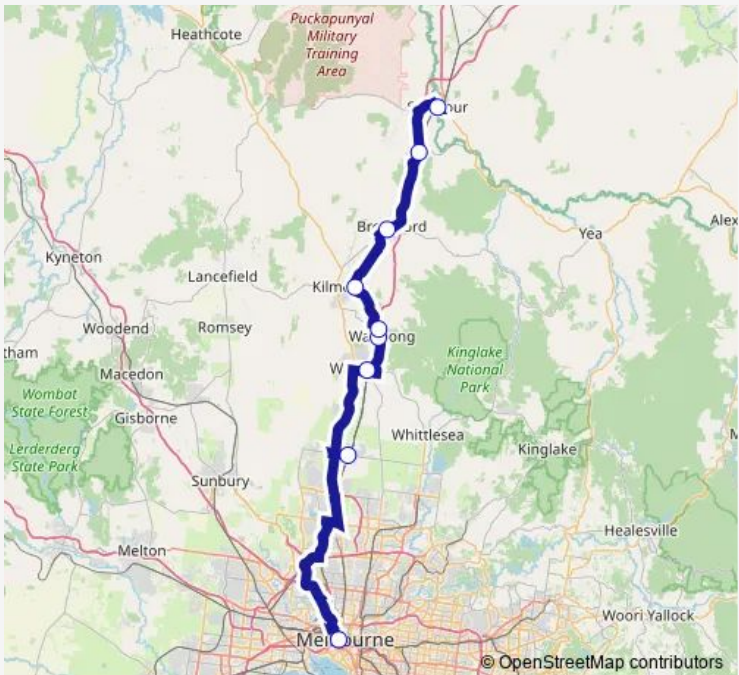

Bus Seymour Via Broadmeadows

[Go to website](#)

Direction
 Southern Cross Coach Terminal/Spencer St (Melbourne City) — Seymour Station/Railway PI (Seymour)
 9 stops
[Open route schedule](#)

- Southern Cross Coach Terminal/Spencer St (Melbourne City)
- Donnybrook Station/Donnybrook Rd (Donnybrook)
- Wallan Station/Station St (Wallan)
- Heathcote Junction Station/Rail St (Heathcote Junction)
- Wandong Station/Rail St (Wandong)
- Kilmore East Station/O'Gradys Rd (Kilmore East)
- Broadford Station/High St (Broadford)
- Tallarook Station/Sanctuary Rd (Tallarook)
- Seymour Station/Railway PI (Seymour)

Route schedule
 Southern Cross Coach Terminal/Spencer St (Melbourne City) — Seymour Station/Railway PI (Seymour)

Monday	—
Tuesday	22:30-01:0 ⁺¹
Wednesday	—
Thursday	—
Friday	—
Saturday	—
Sunday	—

Route info
 Direction: Southern Cross Coach Terminal/Spencer St (Melbourne City)
 Stops: 9
 Trip Duration: 2 hour 10 min

Wallan Station/Station St (Wallan)

Heathcote Junction Station/Rail St (Heathcote Junction)

Wandong Station/Rail St (Wandong)

Kilmore East Station/O'Gradys Rd (Kilmore East)

Broadford Station/High St (Broadford)

Tuesday —

Wednesday —

Thursday —

Friday —

Saturday —

Sunday —

Route info

Direction: Southern Cross Coach Terminal/Spencer St (Melbourne City)