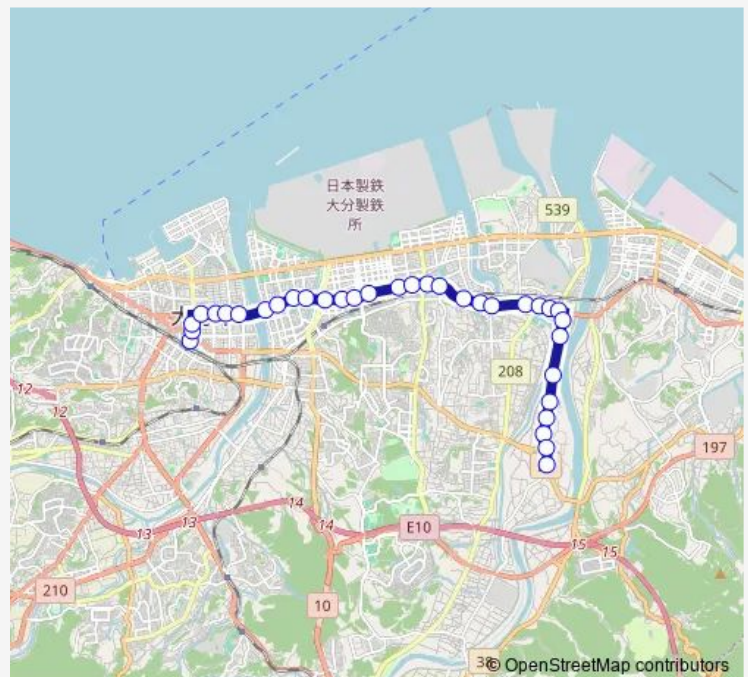

Thursday 14:53-17:58

Friday 14:53-17:58

Saturday —

Sunday 12:01

Route info

Direction: 大分駅前

Stops: 34

Trip Duration: 0 hour 36 min