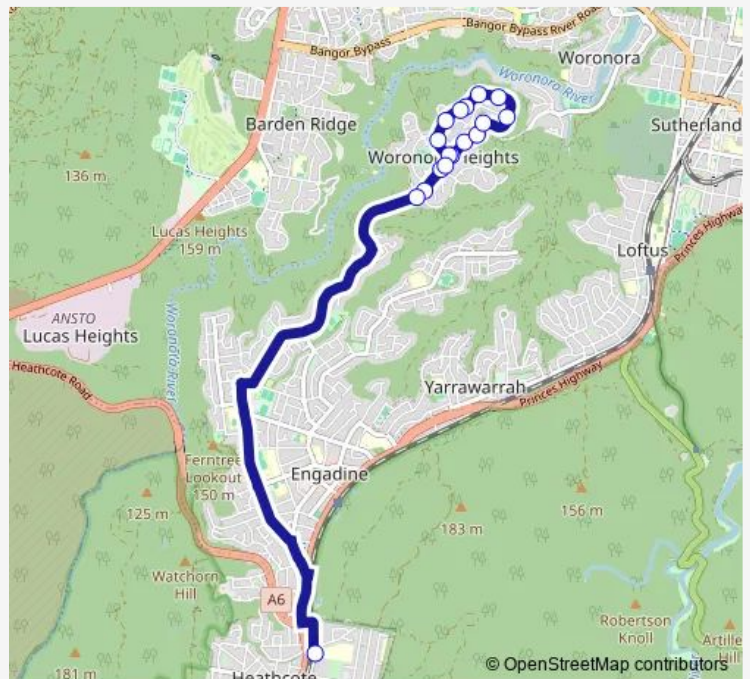

# School Bus S196 Heathcote HS to Bundanoon Rd at Sandpiper PI via Woronora Heights

[Go to website](#)

**Direction**

Wilson Pde Opp Heathcote High School — Bundanoon Rd At Sandpiper PI

17 stops

[Open route schedule](#)

- Wilson Pde Opp Heathcote High School
- Bundanoon Rd At Teal PI
- Bundanoon Rd At Warrangaroo Dr
- Bundanoon Rd Opp Whimbrel PI
- Bundanoon Rd Before Warrangaroo Dr
- Warrangaroo Dr At Wylah PI
- Warrangaroo Dr At Spoonbill Av
- Warrangaroo Dr At Jabiru PI
- Warrangaroo Dr After Jabiru PI
- Warrangaroo Dr At Dove Cl
- Warrangaroo Dr At Oriole St
- Warrangaroo Dr Opp Goshawk Cres
- Woronora Heights Shopping Centre, Warrangaroo Dr
- Warrangaroo Dr At Bundanoon Rd
- Bundanoon Rd Opp Teal PI
- Bundanoon Rd Opp Gannet PI
- Bundanoon Rd At Sandpiper PI

**Route schedule**

Wilson Pde Opp Heathcote High School — Bundanoon Rd At Sandpiper PI

Monday	15:07
Tuesday	15:07
Wednesday	15:07
Thursday	15:07
Friday	15:07
Saturday	—
Sunday	—

**Route info**

Direction: Wilson Pde Opp Heathcote High School

Stops: 17

Trip Duration: 0 hour 23 min

**S196 — Heathcote HS to Bundanoon Rd at Sandpiper PI via Woronora Heights** **BusMaps**

S196 School Bus time schedules and route maps are available in an offline PDF at [busmaps.com](https://busmaps.com). Use the [busmaps.com](https://busmaps.com) website to see live bus times, train schedule or subway schedule, and step-by-step directions for all public transit in Liverpool