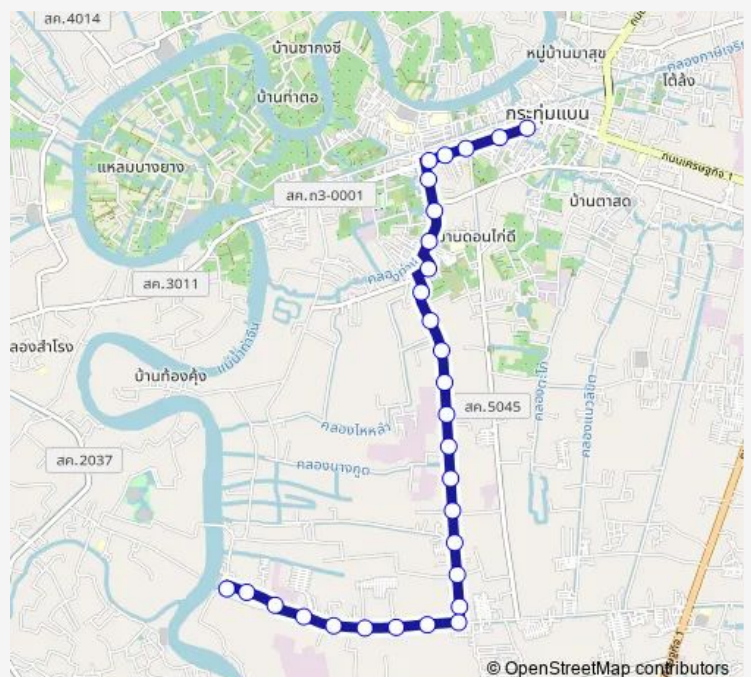

จุดขึ้นลง;visual stop

จุดขึ้นลง;visual stop

จุดขึ้นลง;visual stop

จุดขึ้นลง;visual stop

จุดขึ้นลง;visual stop

Route schedule

จุดขึ้นลง;visual stop — จุดขึ้นลง;visual stop

| | |
|-----------|-------|
| Monday | 00:00 |
| Tuesday | 00:00 |
| Wednesday | 00:00 |
| Thursday | 00:00 |
| Friday | 00:00 |
| Saturday | 00:00 |
| Sunday | 00:00 |

Route info

Direction: จุดขึ้นลง;visual stop

Stops: 29

Trip Duration: 0 hour 56 min

6057 — กระทุ่มแบน - วัดพันธุวงศ์; Krathum Baen - Khlong Noi - Phanthu Wong Temple

จุดขึ้นลง;visual stop

จุดขึ้นลง;visual stop