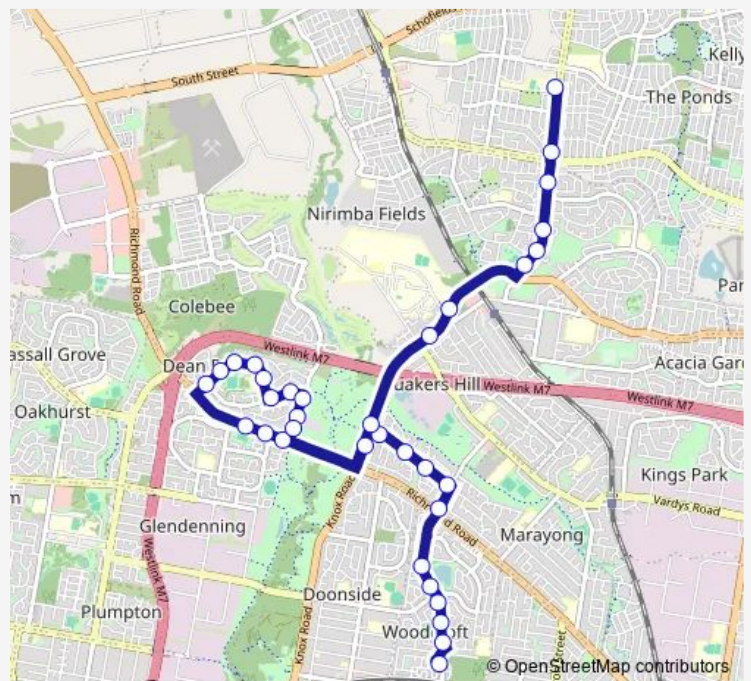

School Bus 6057 Woodcroft Dr opp Woodcroft Field to St John II College via Dean Park

[Go to website](#)

**Direction**

Silvereye Cct Opp Bellminer St — St John Paul II College, Hambledon Rd

34 stops

[Open route schedule](#)

- Silvereye Cct Opp Bellminer St
- Woodcroft Dr Before Bellminer St
- Woodcroft Oval, Woodcroft Dr
- Woodcroft Dr Before Lakewood Dr
- Woodcroft Dr Opp Lake Woodcroft
- Woodcroft Dr Before Sandstock Pl
- Falmouth Rd After Richmond Rd
- Tallagandra Dr After Falmouth Rd
- Tallagandra Dr Opp Aloe St
- Tallagandra Dr At Lime St
- Tallagandra Dr At Narcissus Av
- Quakers Hill Pkwy After Tallagandra Dr
- St Elizabeth Nursing Home, Richmond Rd
- Richmond Rd At Dublin St
- Glendenning Reserve, Richmond Rd
- Yarramundi Dr Opp Hoyle Dr
- Yarramundi Dr At Durward St
- Yarramundi Dr At Nathan Cres
- Yarramundi Dr At Books St
- Yarramundi Dr Opp William Dean Public School

Route schedule

Silvereye Cct Opp Bellminer St — St John Paul II College, Hambledon Rd

Monday	06:58
Tuesday	06:58
Wednesday	06:58
Thursday	06:58
Friday	06:58
Saturday	—
Sunday	—

Route info

Direction: Silvereye Cct Opp Bellminer St

Stops: 34

Trip Duration: 0 hour 32 min

6057 — Woodcroft Dr opp Woodcroft Field to St John II College via Dean Park **BusMaps**

Hoyle Dr At Yarramundi Dr

Hoyle Dr Opp Wayne St

Symonds Rd Opp Hoyle Dr

30 Symonds Rd