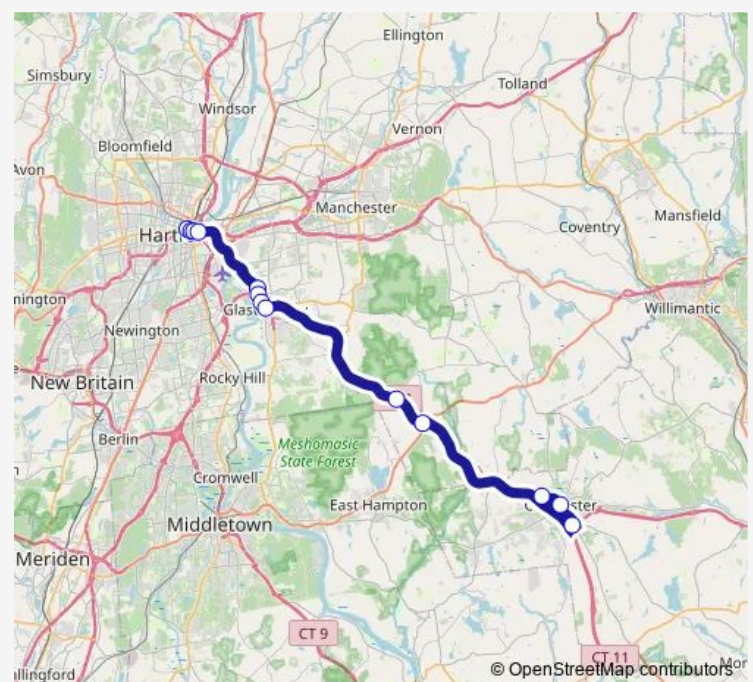

Putnam Bridge Park & Ride @ Main St

Main St @ Glastonbury Blvd

Main St @ Naubuc Ave

Hebron Ave @ Main St

Marlborough Park & Ride @ N Main St

N Main St @ opp Marlborough Town Hall

Lake Hayward Park & Ride @ Lake Hayward Rd

Thursday 12:15-18:25

Friday 12:15-18:25

Saturday —

Sunday —

Route info

Direction: Asylum St @ Bushnell Park

Stops: 13

Trip Duration: 0 hour 52 min

Direction

Lake Hayward Park & Ride @ Lake Hayward Rd — Asylum St @ Union Pl

14 stops

[Open route schedule](#)

Lake Hayward Park & Ride @ Lake Hayward Rd

Main St @ Colchester Green

Colchester Garage Park & Ride (Old Hartford Rd)

Wednesday 05:39

Thursday 05:39

Friday 05:39

Saturday —

Sunday —

Route info

Direction: Lake Hayward Park & Ride @ Lake Hayward Rd

Stops: 14