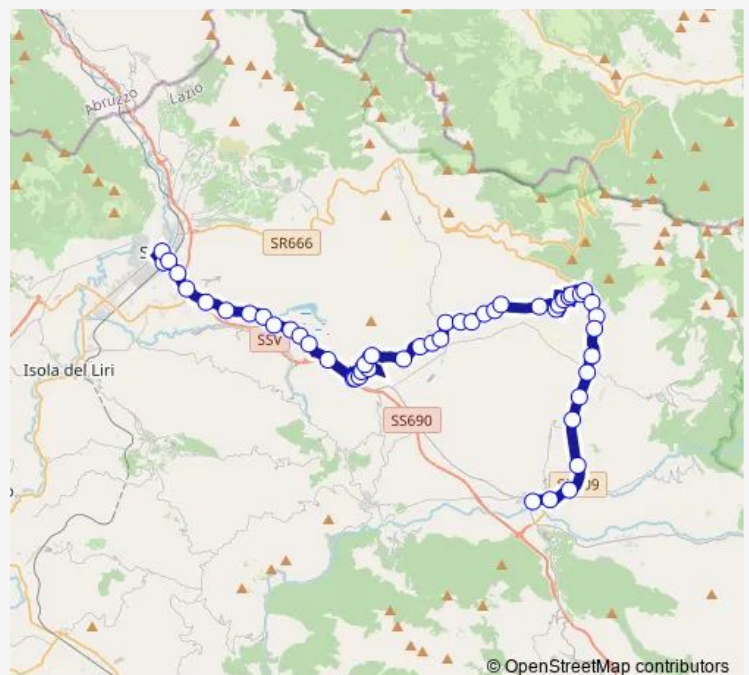

VICALVI | Contrada Arena # f7571

Route schedule

Sora | Stazione FS # f5890 — ATINA | Corso Munanzio Planco # f7533

| | |
|-----------|-------|
| Monday | 10:30 |
| Tuesday | 10:30 |
| Wednesday | 10:30 |
| Thursday | 10:30 |
| Friday | 10:30 |
| Saturday | 10:30 |
| Sunday | — |

Route info

Direction: Sora | Stazione FS # f5890

Stops: 50

Trip Duration: 0 hour 52 min

© OpenStreetMap contributors

ALVITO | Tiravento # f7504

ALVITO | Corso Equicola # f7505

ALVITO | Via Gallia # f7506