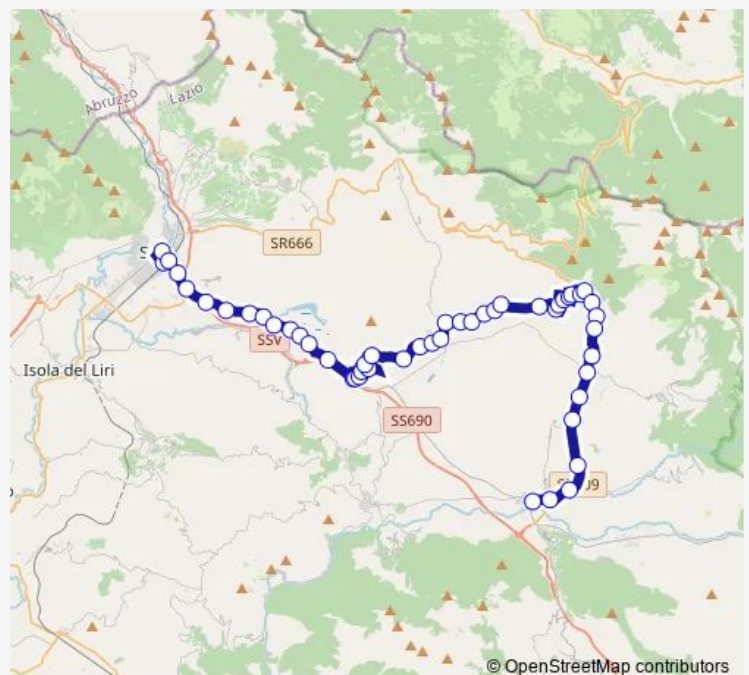

Vicalvi | Contrada Arena # f7571

Route schedule

Sora | Stazione FS # f5890 — Atina | Corso Munanzio Planco # f7533

Monday	10:30
Tuesday	10:30
Wednesday	10:30
Thursday	10:30
Friday	10:30
Saturday	10:30
Sunday	—

Route info

Direction: Sora | Stazione FS # f5890

Stops: 50

Trip Duration: 0 hour 52 min

© OpenStreetMap contributors

Alvito | Tiravento # f7504

Alvito | Corso Equicola # f7505

Alvito | Via Gallia # f7506