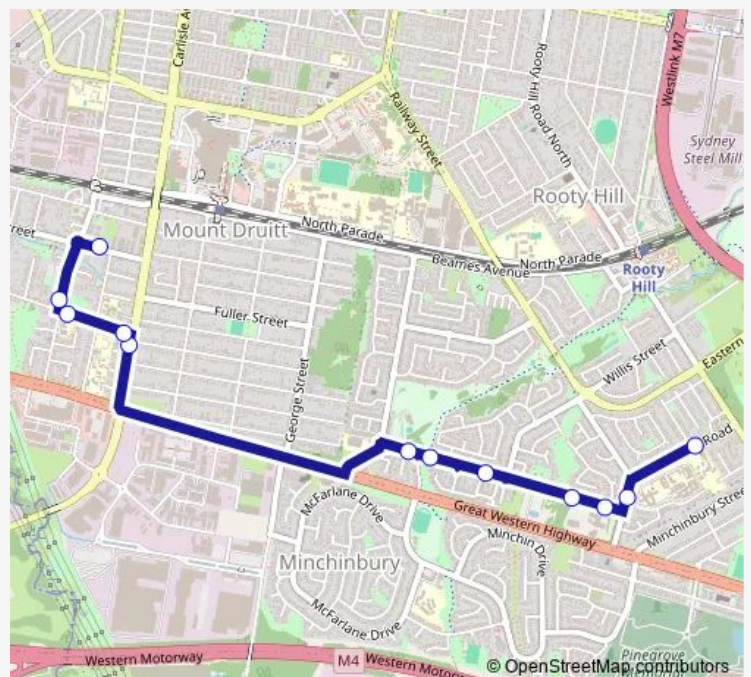

School Bus 6516 St Agnes HS to Mount Druitt

[Go to website](#)

Direction

St Agnes Catholic School, Evans Rd — Durham St Opp Nelson St

12 stops

[Open route schedule](#)

St Agnes Catholic School, Evans Rd

Beaconsfield Rd Before Assunta St

Gardner St Opp Driscoll Av

Gardner St Opp 30

John St Before Burn Cl

John St Before Chandler St

John St At Sharon Pl

Carlisle Av After Mark St

Ropes Creek Rd After Carlisle Av

Bethel Christian Assembly Church, Ropes Creek Rd

Mount Druitt Rd After Ropes Creek Rd

Durham St Opp Nelson St

Route schedule

St Agnes Catholic School, Evans Rd — Durham St Opp Nelson St

Monday	14:40
Tuesday	14:40
Wednesday	14:40
Thursday	14:40
Friday	14:40
Saturday	—
Sunday	—

Route info

Direction: St Agnes Catholic School, Evans Rd

Stops: 12

Trip Duration: 0 hour 10 min

6516 — St Agnes HS to Mount Druitt

6516 School Bus time schedules and route maps are available in an offline PDF at busmaps.com. Use the busmaps.com website to see live bus times, train schedule or subway schedule, and step-by-step directions for all public transit in Parramatta