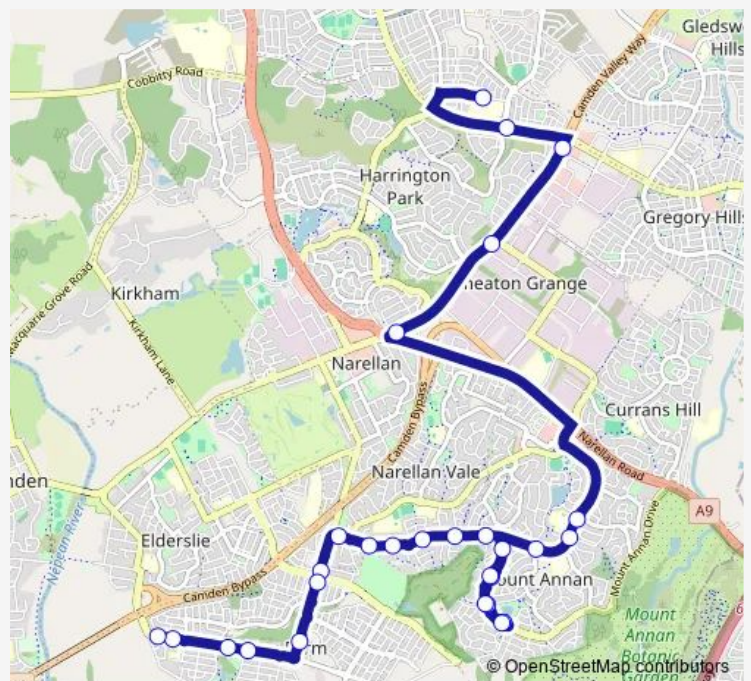

Mt Annan Dr Before Telopea Cct

Welling Dr Before Persoonia Cl

Welling Dr Before Ephraim Howe Pl

Welling Dr Before Mary Howe Pl

Mary Howe Reserve, Welling Dr

Gundungarra Reserve, Welling Dr

Welling Dr Before Richardson Rd

Route schedule

St Benedicts And St Justins Schools, Hollows Dr — Springs Rd After Ettlesdale Rd

Monday	14:40
Tuesday	14:40
Wednesday	14:40
Thursday	14:40
Friday	—
Saturday	—
Sunday	—

Route info

Direction: St Benedicts And St Justins Schools, Hollows Dr

Stops: 28

Trip Duration: 0 hour 53 min

6516 — St Benedicts College to Welling Dr

Richardson Rd Before Liz Kernohan Dr

Richardson Rd After Liz Kernohan Dr

Richardson Rd Opp Spring Farm Shopping Centre

Springs Rd Before Spring Farm Dr