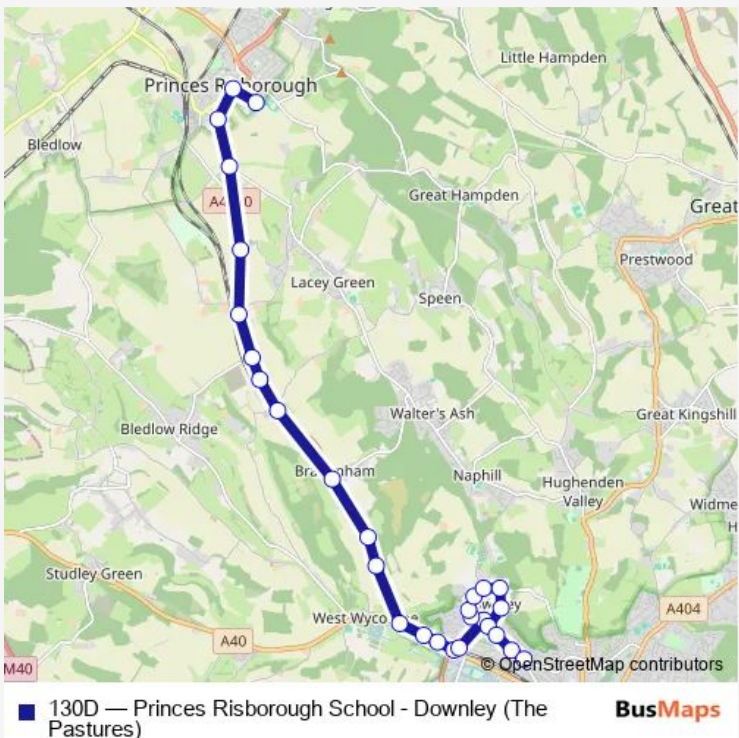

Bus 130D Princes Risborough School - Downley (The Pastures)

[Go to website](#)

Direction
Princes Risborough School — The Pastures
28 stops
[Open route schedule](#)

- Princes Risborough School
- Bell Street
- Poppy Road
- Woodway
- Foundry Lane
- Little Lane
- Haw Lane
- Ministry Wharf
- The Golden Cross PH
- The Red Lion PH
- Bradenham Road
- Railway Bridge
- Beechwood Road
- Park Farm Road
- Railway Bridge
- Downley Turn
- Pheasant Drive
- Plomer Green Avenue
- Cross Court Shops
- Grays Lane
- Taylor's Turn

Route schedule
Princes Risborough School — The Pastures

Monday	15:10
Tuesday	15:10
Wednesday	15:10
Thursday	15:10
Friday	15:10
Saturday	—
Sunday	—

Route info
Direction: Princes Risborough School
Stops: 28
Trip Duration: 0 hour 35 min

Wednesday 07:45

Thursday 07:45

Friday 07:45

Saturday —

Sunday —

Route info

Direction: The Pastures

Stops: 28

Trip Duration: 0 hour 35 min

Poppy Road

Bell Street

Princes Risborough School

130D Bus time schedules and route maps are available in an offline PDF at busmaps.com. Use the busmaps.com website to see live bus times, train schedule or subway schedule, and step-by-step directions for all public transit in Maidenhead