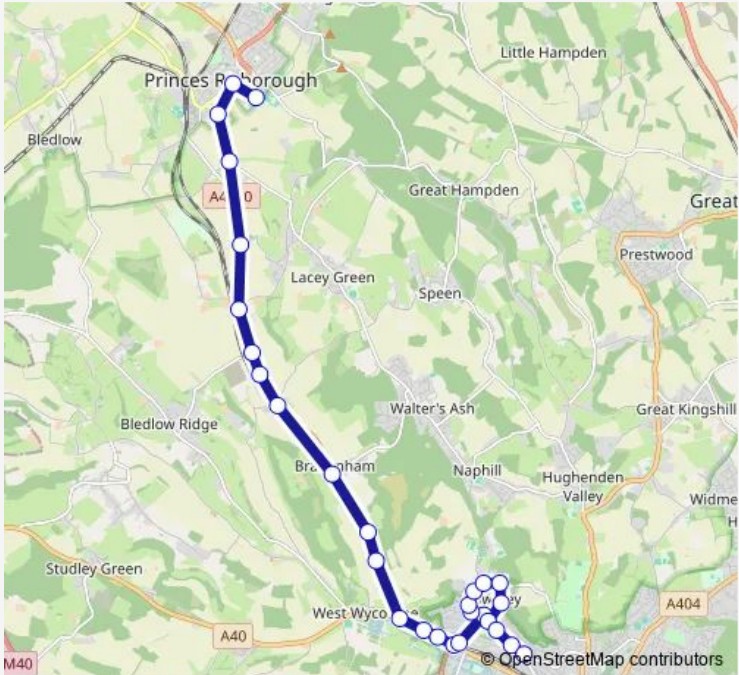

Bus 130D Princes Risborough School - Downley (The Pastures)

[Go to website](#)

Direction
 Princes Risborough School — The Pastures
 28 stops
[Open route schedule](#)

- Princes Risborough School
- Bell Street
- Poppy Road
- Woodway
- Foundry Lane
- Little Lane
- Haw Lane
- Ministry Wharf
- The Golden Cross PH
- The Red Lion PH
- Bradenham Road
- Railway Bridge
- Beechwood Road
- Park Farm Road
- Railway Bridge
- Downley Turn
- Pheasant Drive
- Plomer Green Avenue
- Cross Court Shops
- Grays Lane
- Taylor's Turn

Route schedule
 Princes Risborough School — The Pastures

Monday	15:10
Tuesday	15:10
Wednesday	15:10
Thursday	15:10
Friday	15:10
Saturday	—
Sunday	—

Route info
 Direction: Princes Risborough School
 Stops: 28
 Trip Duration: 0 hour 35 min

Tuesday 07:45

Wednesday 07:45

Thursday 07:45

Friday 07:45

Saturday —

Sunday —

Route info

Direction: The Pastures

Stops: 28

Trip Duration: 0 hour 35 min

Poppy Road

Bell Street

Princes Risborough School

130D Bus time schedules and route maps are available in an offline PDF at busmaps.com. Use the busmaps.com website to see live bus times, train schedule or subway schedule, and step-by-step directions for all public transit in Maidenhead