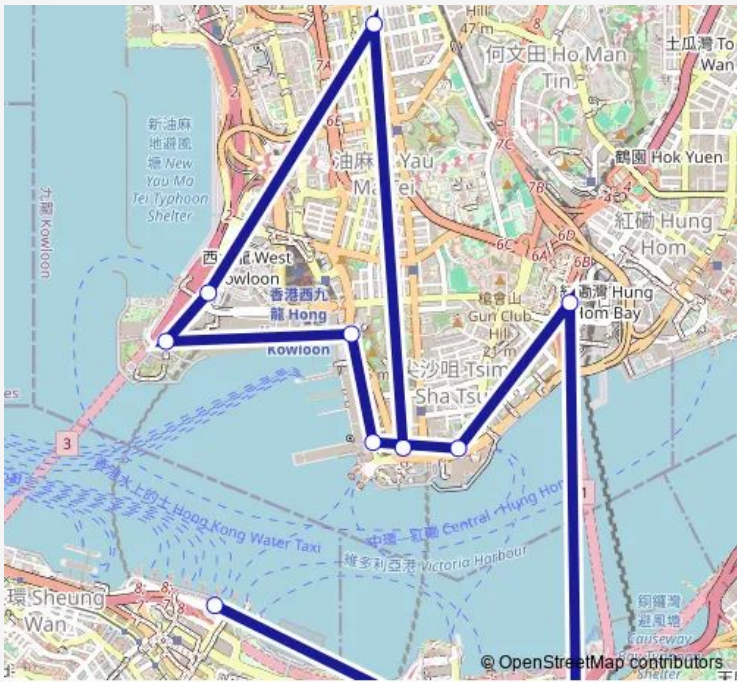

Bus H2 Tsim SHA Tsui - Central (Star Ferry)

[Go to website](#)

Direction
 [Ctb] THE Peninsula[[Kmb] Hankow Road BUS Terminus
 — [Ctb] Central (Star Ferry)

11 stops

[Open route schedule](#)

- [Ctb] THE Peninsula[[Kmb] Hankow Road BUS Terminus
- [Ctb] Grand Plaza, Nathan Road[[Kmb+Ctb] Nelson Street Mong KOK/
Grand Plaza, Nathan Road[[Kmb] Nelson Street Mong Kok[[Nlb] Nelson Street
- [Ctb] International Commerce Centre, NGA Cheung Road[[Kmb] Western Harbour Tunnel Bbi, NGA Cheung Road
- [Ctb] West Kowloon Cultural District, Museum Drive
- [Ctb] Xiqu Centre, Canton Road[[Kmb] Austin Road
- [Ctb] Peking Road, Canton Road[[Kmb+Ctb] Peking Road/
Peking Road, Canton Road[[Kmb] Peking Road
- [Ctb] East Tsim SHA Tsui Station, Salisbury Road[[Kmb+Ctb] East Tsim SHA Tsui Station/
East Tsim SHA Tsui Station, Salisbury Road[[Kmb] East Tsim SHA Tsui Station
- [Ctb] Cross Harbour Tunnel BUS-BUS Interchange[[Kmb+Ctb] Cross Harbour Tunnel BBI/
Cross Harbour Tunnel BUS-BUS Interchange[[Kmb] Cross Harbour Tunnel Bbi
- [Ctb] Elizabeth House, Gloucester Road[[Kmb+Ctb] Elizabeth House/
Elizabeth House, Gloucester Road[[Kmb] Elizabeth House
- [Ctb] HK Convention & Exhibition Centre, Harbour Road
- [Ctb] Central (Star Ferry)

Route schedule

[Ctb] THE Peninsula[[Kmb] Hankow Road BUS Terminus — [Ctb] Central (Star Ferry)

Monday	12:30
Tuesday	12:30
Wednesday	12:30
Thursday	12:30
Friday	12:30
Saturday	12:30
Sunday	12:30

Route info

Direction: [Ctb] THE Peninsula[[Kmb] Hankow Road BUS Terminus

Stops: 11

Trip Duration: 0 hour 56 min

■ H2 — Tsim SHA Tsui - Central (Star Ferry) **BusMaps**

H2 Bus time schedules and route maps are available in an offline PDF at busmaps.com. Use the busmaps.com website to see live bus times, train schedule or subway schedule, and step-by-step directions for all public transit in Hong Kong