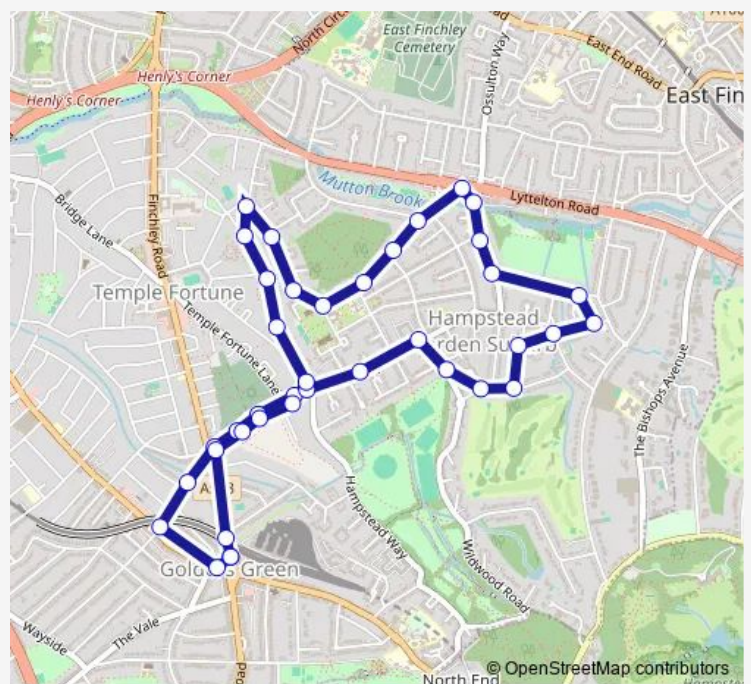

Linden Lea

Kingsley Way

Lyttleton Playing Fields

Route schedule

Golders Green Station — Golders Green Station

Monday 00:10-23:50

Tuesday 00:10-23:50

Wednesday 00:10-23:50

Thursday 00:10-23:50

Friday 00:10-23:50

Saturday 00:10-23:50

Sunday 00:10-23:50

Route info

Direction: Golders Green Station

Stops: 39

Trip Duration: 0 hour 22 min

■ H2 — Hampstead Garden Suburb and Golders Green circular

Market Place (Nw11)

Northway Hampstead Gdn Suburb

Thornton Way

Henrietta Barnett School

Central Square

North Square

Erskine Hill