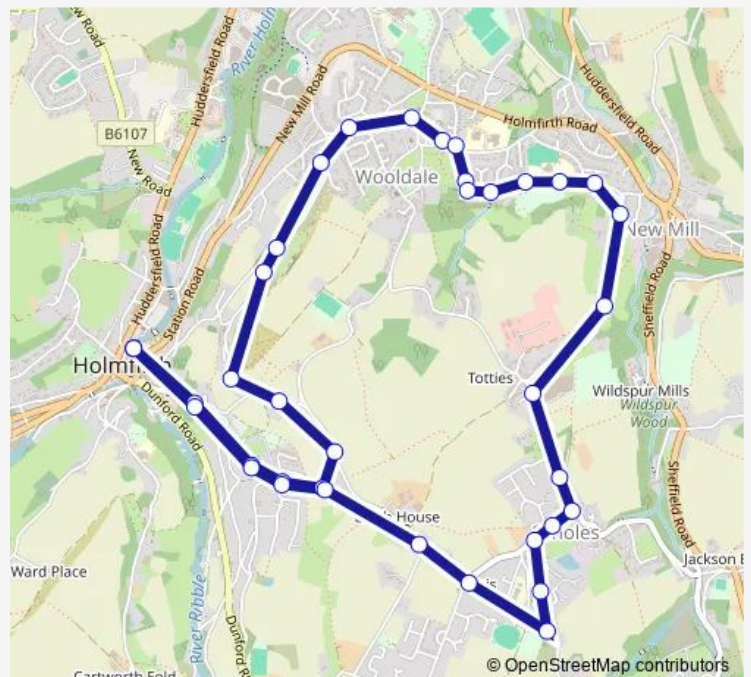

Bus H2 Holmfirth - Scholes Circular

[Go to website](#)

Direction

Bus Station stand D — Bus Station stand D

37 stops

[Open route schedule](#)

Bus Station stand D

South Lane

Royds Ave School

Wooldale Junior School

Royds Avenue Lydgate Dr

Route schedule

Bus Station stand D — Bus Station stand D

Monday 09:50-15:50

Tuesday 09:50-15:50

Wednesday 09:50-15:50

Thursday 09:50-15:50

Friday 09:50-15:50

Saturday 09:50-15:50

Sunday —

Route info

Direction: Bus Station stand D

Stops: 37

Trip Duration: 0 hour 23 min

H2 — Holmfirth - Scholes Circular

Greenhill Bank Rd Royd Avenue

Greenhill Bank Rd

Sike Close

St Georges Road

St George's Road

Paris Road Cherry Tree Walk

Paris Road