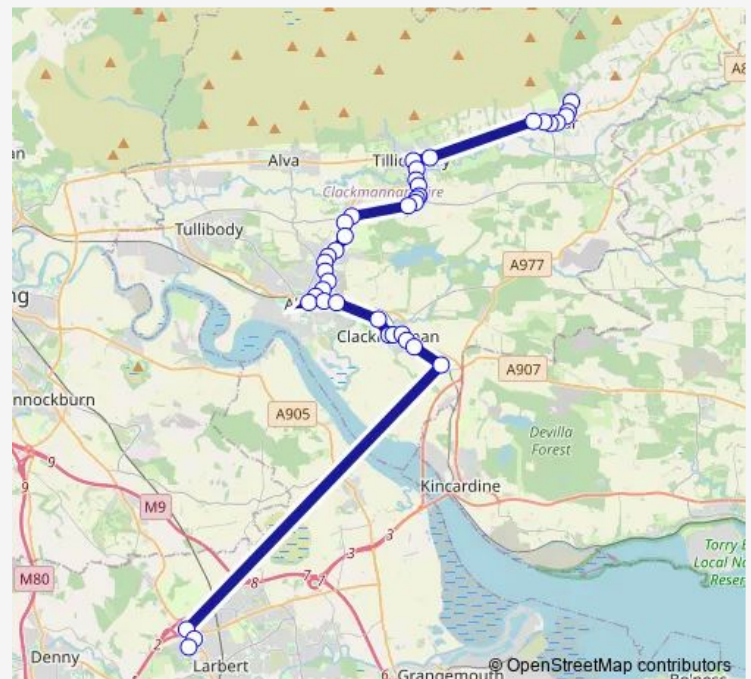

### Route schedule

The Ness Turning Circle — Forth Valley Royal Hospital

Monday 05:28-21:39

Tuesday 05:30-21:39

Wednesday 05:30-21:39

Thursday 05:30-21:39

Friday 05:28-21:39

Saturday 05:28-21:39

### Route info

Direction: The Ness Turning Circle

Stops: 39

Trip Duration: 0 hour 55 min

■ H2

Holton Cottages

Keilarsbrae

Whins Rd

Duke Street

Zetland Street

Bruce Street

Craigrie Road

The Horseshoe Bar

Health Centre

Mill Road

Mary Place