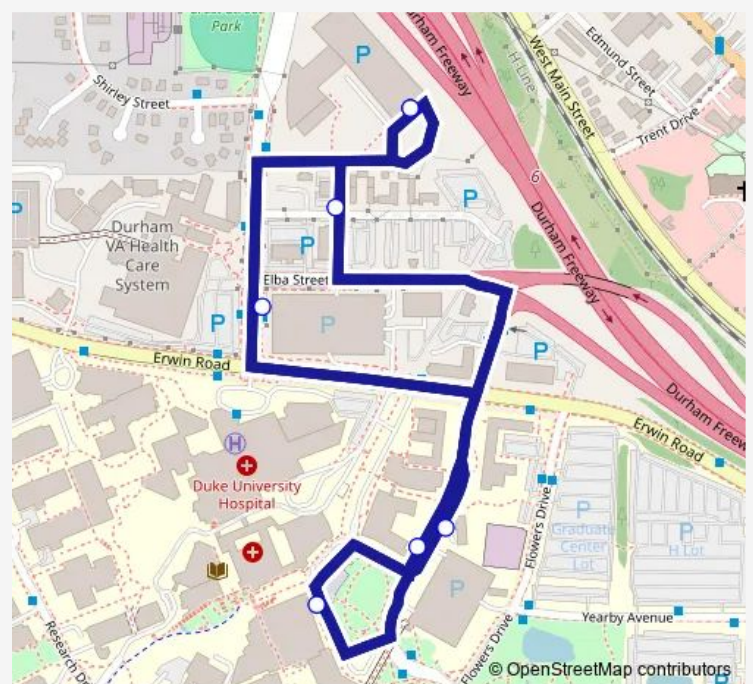

## Bus H2 Hospital Loop

[Go to website](#)

### Direction

Parking Garage 3 at Duke North Pavilion — Parking Garage 3 at Duke North Pavilion

7 stops

[Open route schedule](#)

Parking Garage 3 at Duke North Pavilion

Elf St at Elder St

Trent Dr at School of Nursing (Southbound)

### Route schedule

Parking Garage 3 at Duke North Pavilion — Parking Garage 3 at Duke North Pavilion

Monday 05:30-21:01

Tuesday 05:30-21:01

Wednesday 05:30-21:01

Thursday 05:30-21:01

Friday 05:30-21:01

Saturday —

### Route info

Direction: Parking Garage 3 at Duke North Pavilion

Stops: 7

Trip Duration: 0 hour 12 min

■ H2 — Hospital Loop

H2 Bus time schedules and route maps are available in an offline PDF at [busmaps.com](https://busmaps.com). Use the [busmaps.com](https://busmaps.com) website to see live bus times, train schedule or subway schedule, and step-by-step directions for all public transit in Durham