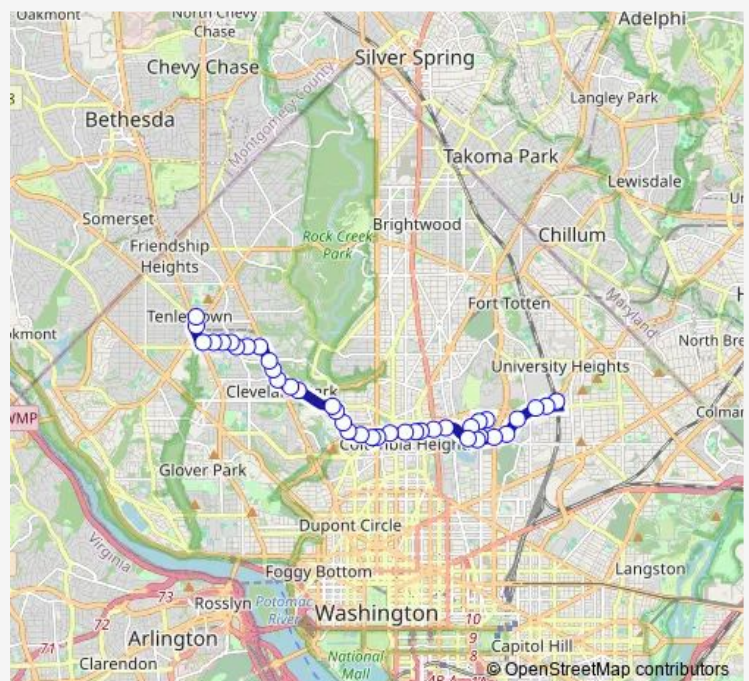

Columbia Rd Nw+14 St Nw

Columbia Rd Nw+16 St Nw

Harvard St Nw+Argonne Pl Nw

Harvard St NW+#1650

Route schedule

Brookland-CUA+Bay B — Fort Dr Nw+Albemarle St Nw

Monday 05:53-00:16⁺¹

Tuesday 05:53-00:16⁺¹

Wednesday 05:53-00:16⁺¹

Thursday 05:53-00:16⁺¹

Friday 05:53-00:16⁺¹

Saturday 05:55-23:36

Sunday 05:56-22:56

Route info

Direction: Brookland-CUA+Bay B

Stops: 39

Trip Duration: 0 hour 33 min

H2 — Crosstown

Harvard St Nw+Adams Mill Rd Nw

Adams Mill Rd Nw+Irving St Nw

Adams Mill Rd Nw+Walbridge Pl Nw

Adams Mill Rd NW+Klinge Rd NW

Porter St Nw+#2501

Porter St Nw+#2723

Veazey St Nw+38 St Nw

Veazey St Nw+39 St Nw

Fort Dr Nw+Nebraska Av Nw

Fort Dr Nw+Albemarle St Nw

Direction

Fort Dr Nw+Albemarle St Nw — Brookland-CUA+Bay B

40 stops

[Open route schedule](#)