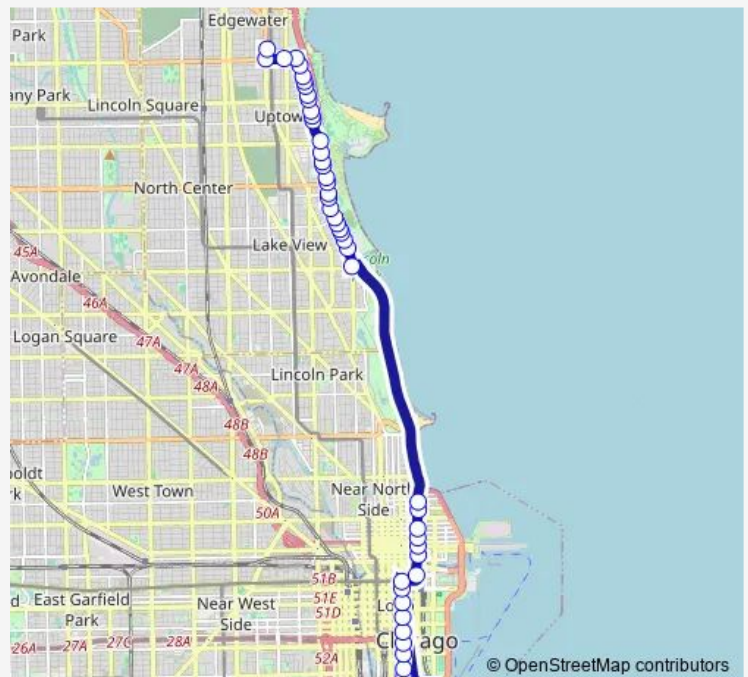

State & Van Buren

State & Adams

State & Madison

State & Randolph

State & Lake

Michigan & South Water

Michigan & Hubbard (Tribune Bldg.)

Michigan & Grand

Michigan & Ontario

Michigan & Huron

Michigan & Chestnut

Route schedule

Solidarity Dr & Planetarium — Berwyn & Broadway

Monday 05:51-23:36

Tuesday 05:51-23:36

Wednesday 05:51-23:36

Thursday 05:51-23:36

Friday 05:51-23:36

Saturday 06:54-23:40

Sunday 06:52-23:35

Route info

Direction: Solidarity Dr & Planetarium

Stops: 51

Trip Duration: 1 hour 13 min

146 — Inner Lake Shore/Michigan Express

Michigan & Delaware/Walton

Inner Lake Shore Drive & Belmont

Lake Shore & Roscoe

Lake Shore & Hawthorne

Lake Shore & Stratford

Lake Shore & Cornelia

Lake Shore & Brompton