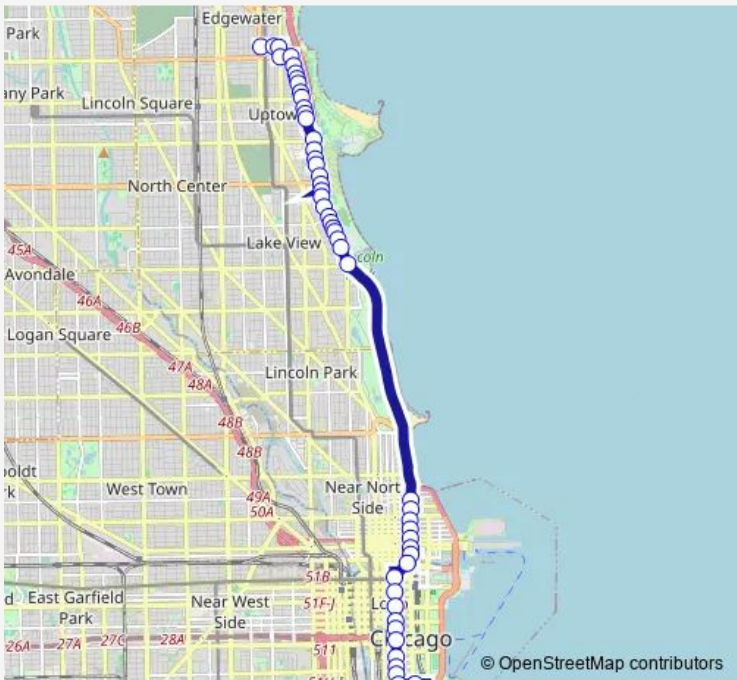

Bus 146 Inner Lake Shore/Michigan Express

[Go to website](#)

Direction
 Solidarity Dr & Planetarium — Berwyn & Broadway
 51 stops
[Open route schedule](#)

- Solidarity Dr & Planetarium
- Solidarity Dr & Lynn White Drive
- Solidarity Drive & Aquarium
- Soldier Field & Field Museum
- Roosevelt & Michigan
- Roosevelt Orange/Red/Green Line Station
- State & 11th Street
- State & 9th Street
- State & Balbo
- State & Harrison/Ida B Wells Drive
- State & Van Buren
- State & Adams
- State & Madison
- State & Randolph
- State & Lake
- Michigan & South Water
- Michigan & Hubbard (Tribune Bldg.)
- Michigan & Grand
- Michigan & Ontario
- Michigan & Huron
- Michigan & Chestnut

Route schedule
 Solidarity Dr & Planetarium — Berwyn & Broadway

Monday	05:51-23:36
Tuesday	05:51-23:36
Wednesday	05:51-23:36
Thursday	05:51-23:36
Friday	05:51-23:36
Saturday	06:54-23:40
Sunday	06:52-23:35

Route info
 Direction: Solidarity Dr & Planetarium
 Stops: 51
 Trip Duration: 1 hour 8 min

146 — Inner Lake Shore/Michigan Express **BusMaps**

Michigan & Delaware/Walton

Inner Lake Shore Drive & Belmont

Lake Shore & Roscoe

Route info

Direction: Berwyn & Broadway

Stops: 53

Trip Duration: 1 hour 6 min

Lake Shore & Cornelia

Lake Shore & Stratford

Lake Shore & Hawthorne

Lake Shore & Roscoe