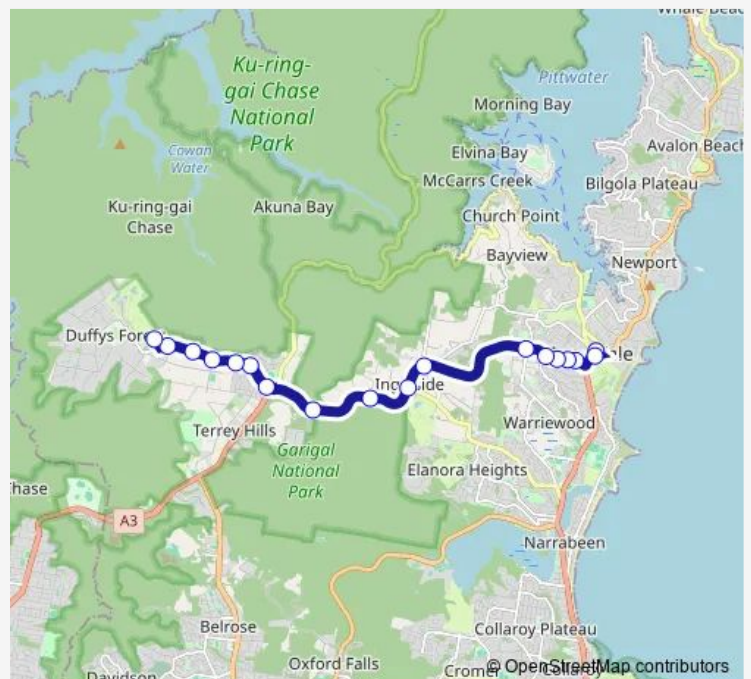

School Bus 146 Pittwater Place Shopping Centre to Northern Beaches Christian School

[Go to website](#)

Direction

Pittwater Place Shopping Centre, Park St — Northern Beaches Christian School, Echunga Rd

18 stops

[Open route schedule](#)

- Pittwater Place Shopping Centre, Park St
- Barrenjoey Rd Opp Village Park
- Mona Vale Rd Opp Bungan St
- Mona Vale Rd Opp Oliver Way
- Mona Vale Rd Before Foley St
- Pittwater Memorial Bowling Club, Mona Vale Rd
- Mona Vale Rd Opp Mona Vale General Cemetery
- Mona Vale Rd After Manor Rd
- Mona Vale Rd Opp Bahai Temple
- Mona Vale Rd Opp Tumburra St
- Mona Vale Rd At Kimbriki Rd
- Booralie Rd Opp Booralie Rd Shops
- Booralie Rd Opp Terrey Hills Nursing Home
- Booralie Rd Opp Burraga Av
- Booralie Rd At Kallaroo Rd
- 103 Booralie Rd
- Booralie Rd At Kulgoa Cres
- Northern Beaches Christian School, Echunga Rd

Route schedule

Pittwater Place Shopping Centre, Park St — Northern Beaches Christian School, Echunga Rd

Monday	07:55
Tuesday	07:55
Wednesday	07:55
Thursday	07:55
Friday	07:55
Saturday	—
Sunday	—

Route info

Direction: Pittwater Place Shopping Centre, Park St

Stops: 18

Trip Duration: 0 hour 28 min

146 School Bus time schedules and route maps are available in an offline PDF at busmaps.com. Use the busmaps.com website to see live bus times, train schedule or subway schedule, and step-by-step directions for all public transit in Sydney