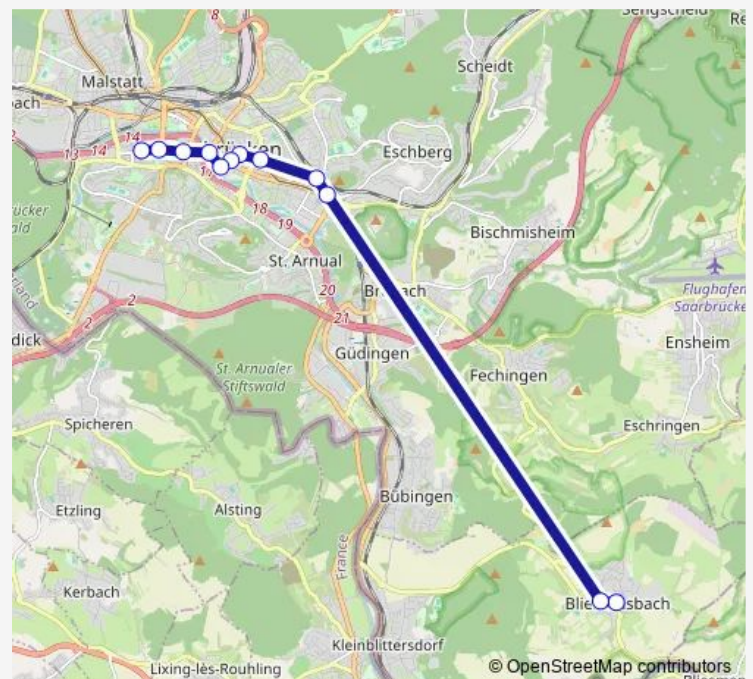

### Route schedule

Markt, Bliesransbach Kleinblittersdorf — HTW/Sws, Saarbrücken

Monday 06:58

Tuesday 06:58

Wednesday 06:58

Thursday 06:58

Friday 06:58

Saturday —

### Route info

Direction: Markt, Bliesransbach Kleinblittersdorf

Stops: 12

Trip Duration: 0 hour 26 min

146 Bus time schedules and route maps are available in an offline PDF at [busmaps.com](https://busmaps.com). Use the [busmaps.com](https://busmaps.com) website to see live bus times, train schedule or subway schedule, and step-by-step directions for all public transit in Saarbruecken