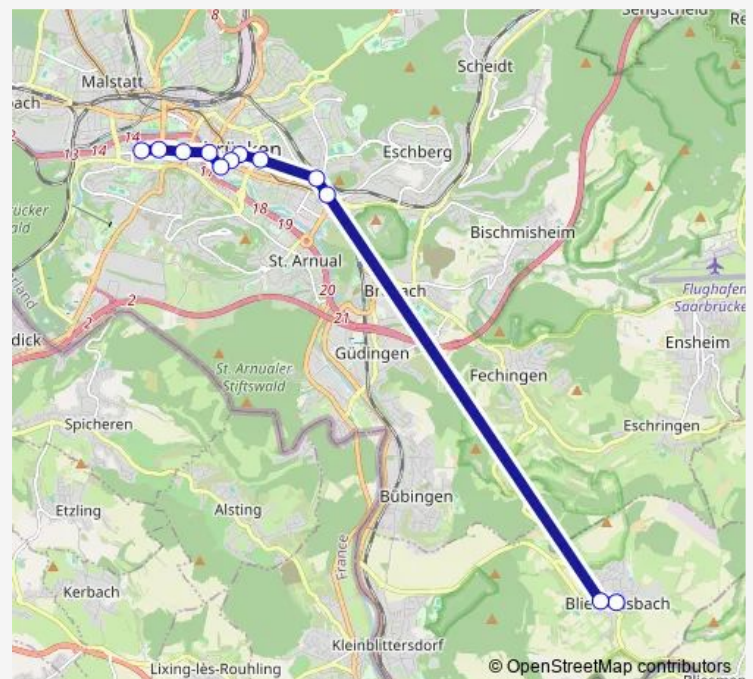

HTW/Sws, Saarbrücken

Route schedule

Markt, Bliesransbach Kleinblittersdorf — HTW/Sws, Saarbrücken

Monday 06:58

Tuesday 06:58

Wednesday 06:58

Thursday 06:58

Friday 06:58

Saturday —

Sunday —

Route info

Direction: Markt, Bliesransbach Kleinblittersdorf

Stops: 12

Trip Duration: 0 hour 26 min

146 Bus time schedules and route maps are available in an offline PDF at busmaps.com. Use the busmaps.com website to see live bus times, train schedule or subway schedule, and step-by-step directions for all public transit in Saarbruecken