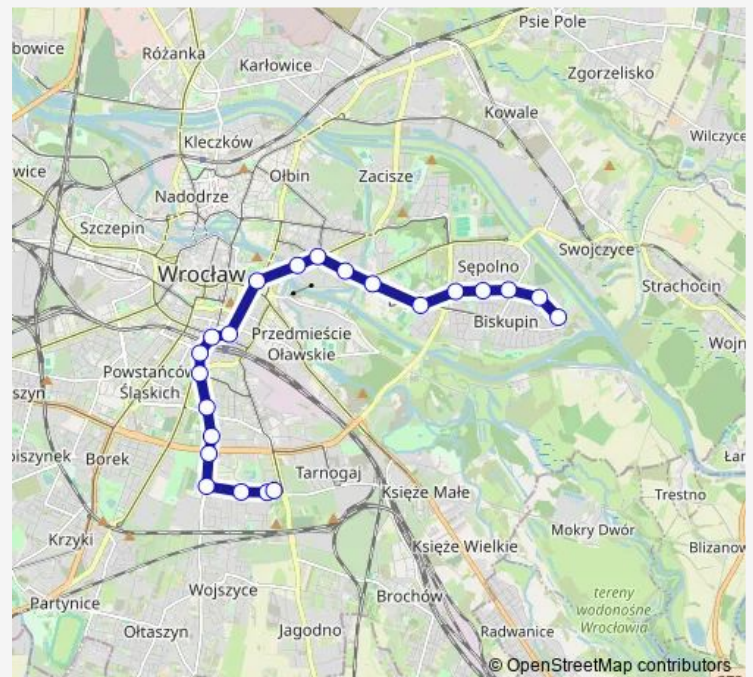

Bacciarellego

### Route schedule

GAJ - pętla — Bartoszowice (pętla)

Monday 04:46-22:47

Tuesday 04:46-22:47

Wednesday 04:46-22:47

Thursday 04:46-22:47

Friday 04:46-22:47

Saturday 04:48-22:47

### Route info

Direction: GAJ - pętla

Stops: 22

Trip Duration: 0 hour 38 min