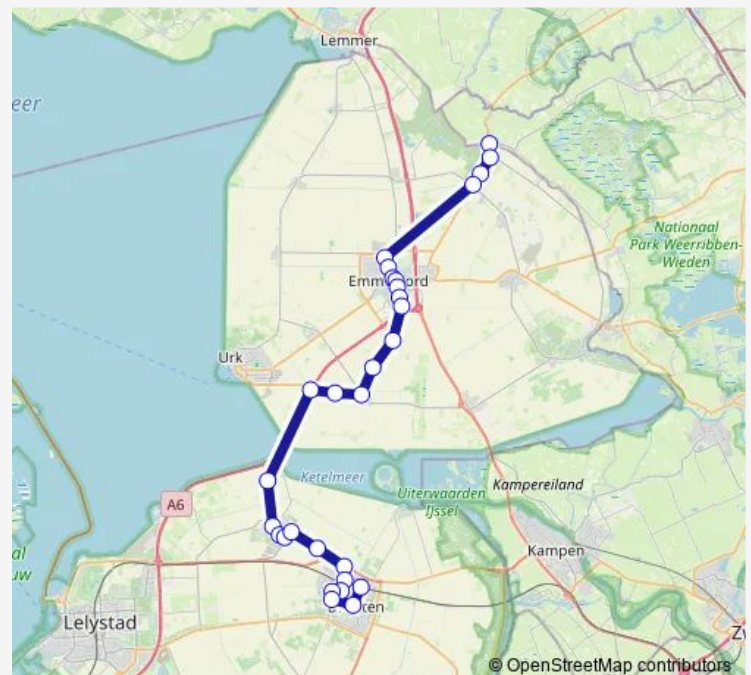

### Route schedule

Nagele, Nagele — Kuinre, Burchtstraat

Monday —

Tuesday —

Wednesday —

Thursday 05:49

Friday 05:49

Saturday —

### Route info

Direction: Nagele, Nagele

Stops: 14

Trip Duration: 0 hour 32 min

146 — Kuinre - Dronten