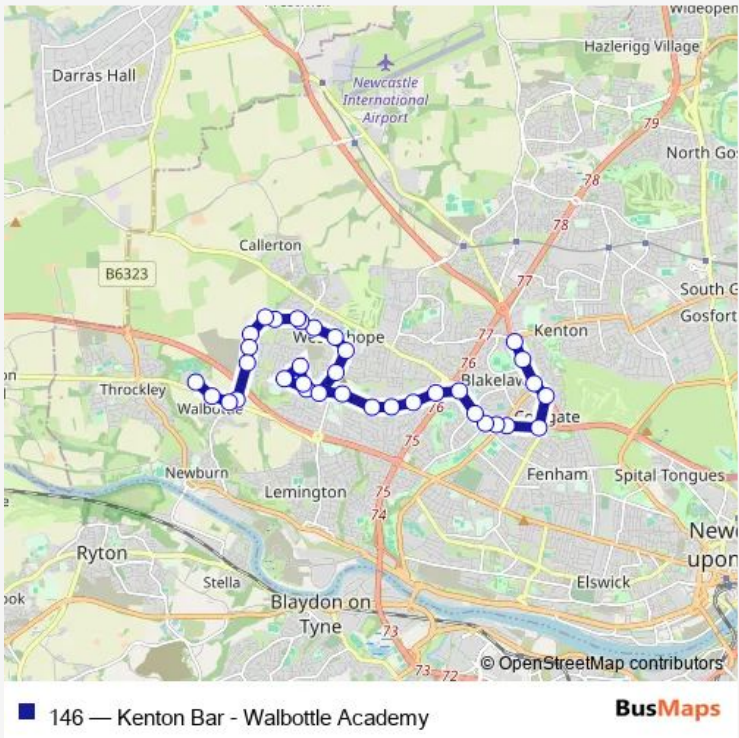

# Bus 146 Kenton Bar - Walbottle Academy

[Go to website](#)

**Direction**  
 Ponteland Road - Kenton Lane — Walbottle Academy  
 35 stops  
[Open route schedule](#)

- Ponteland Road - Kenton Lane
- Cowgate-Ponteland Road
- Ponteland Road-Eastern Way
- Ponteland Road-St Peters Church
- Stamfordham Way
- Stamfordham Road-Yewvale Road
- Stamfordham Road-Silver Lonnen
- Stamfordham Road-Slatyford Lane
- Stamfordham Road - Pooley Road
- Stamfordham Road-Western By Pass
- West Denton Way-Fenton Walk
- West Denton Way-Northumbria Walk
- West Denton Way-Social Club
- West Denton Way - Shops
- West Denton Way-Fire Station
- Hillhead Parkway-Ainsdale Gardens
- Hillhead Parkway
- Hillhead Parkway-Terminus
- Hillhead Parkway-Elston Close
- Hillhead Parkway-Hillhead Road
- Hillhead Road-Grosvenor Way

Route schedule  
 Ponteland Road - Kenton Lane — Walbottle Academy

Monday	07:23
Tuesday	07:23
Wednesday	07:23
Thursday	07:23
Friday	07:23
Saturday	—
Sunday	—

Route info  
 Direction: Ponteland Road - Kenton Lane  
 Stops: 35  
 Trip Duration: 0 hour 47 min

Hillhead Road-Gleneagles Close

Greenway-Glenhurst Drive

Greenway

Greenway-Jonquil Close

North Walbottle Road-Greenway

North Walbottle Rd-Whorlton Tce

North Walbottle Rd-Claverdon St

North Walbottle Road-Abbey Drive

North Walbottle Rd-Coronation Rd

North Walbottle Rd - Northumberland Gdns

North Walbottle Road-Hexham Road

Hawthorn Terrace

Hexham Road-Hawthorn Terrace

Walbottle Academy

146 Bus time schedules and route maps are available in an offline PDF at [busmaps.com](https://busmaps.com). Use the [busmaps.com](https://busmaps.com) website to see live bus times, train schedule or subway schedule, and step-by-step directions for all public transit in Newcastle upon Tyne