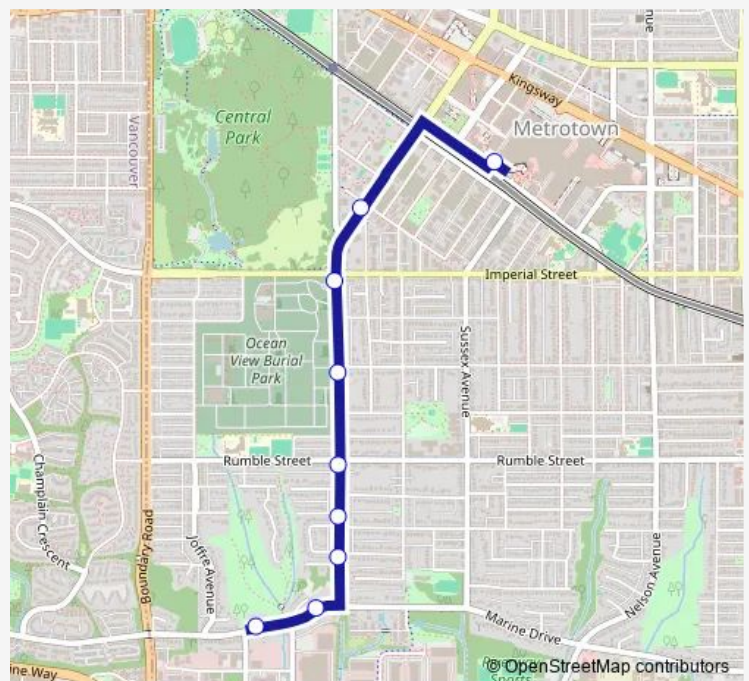

Southbound Patterson Ave @ Imperial St

Southbound Patterson Ave @ Victory St

Southbound Patterson Ave @ Rumble St

Southbound Patterson Ave @ Clinton St

Southbound Patterson Ave @ Winnifred St

Westbound Marine Dr @ Patterson Ave

Westbound Marine Dr @ Greenall Ave

Route schedule

Metrotown Station @ Bay 8 — Westbound Marine Dr @ Greenall Ave

Monday	06:05-00:05 ⁺¹
Tuesday	06:05-00:05 ⁺¹
Wednesday	06:05-00:05 ⁺¹
Thursday	06:05-00:05 ⁺¹
Friday	06:05-00:05 ⁺¹
Saturday	08:30-22:30
Sunday	09:00-22:30

Route info

Direction: Metrotown Station @ Bay 8

Stops: 9

Trip Duration: 0 hour 8 min

146 — Metrotown Station/Suncrest

Direction

Westbound Marine Dr @ Greenall Ave — Metrotown Station @ Bay 1

12 stops

Sunday 09:08-22:38

Route info

Direction: Westbound Marine Dr @ Greenall Ave

Stops: 12

Trip Duration: 0 hour 11 min

146 Bus time schedules and route maps are available in an offline PDF at busmaps.com. Use the busmaps.com website to see live bus times, train schedule or subway schedule, and step-by-step directions for all public transit in Burnaby