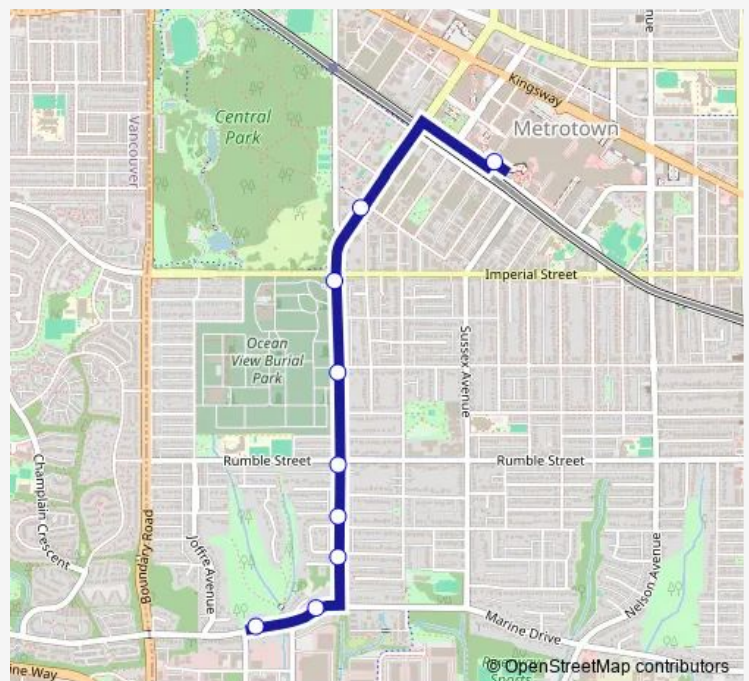

Southbound Patterson Ave @ Imperial St

Southbound Patterson Ave @ Victory St

Southbound Patterson Ave @ Rumble St

Southbound Patterson Ave @ Clinton St

Southbound Patterson Ave @ Winnifred St

Westbound Marine Dr @ Patterson Ave

Westbound Marine Dr @ Greenall Ave

Route schedule

Metrotown Station @ Bay 8 — Westbound Marine Dr @ Greenall Ave

Monday	06:05-00:05 ⁺¹
Tuesday	06:05-00:05 ⁺¹
Wednesday	06:05-00:05 ⁺¹
Thursday	06:05-00:05 ⁺¹
Friday	06:05-00:05 ⁺¹
Saturday	08:30-22:30
Sunday	09:00-22:30

Route info

Direction: Metrotown Station @ Bay 8

Stops: 9

Trip Duration: 0 hour 9 min

146 — Metrotown Station/Suncrest

Direction

Westbound Marine Dr @ Greenall Ave — Metrotown Station @ Bay 1

12 stops

Sunday 09:07-22:38

Route info

Direction: Westbound Marine Dr @ Greenall Ave

Stops: 12

Trip Duration: 0 hour 8 min

146 Bus time schedules and route maps are available in an offline PDF at busmaps.com. Use the busmaps.com website to see live bus times, train schedule or subway schedule, and step-by-step directions for all public transit in Burnaby