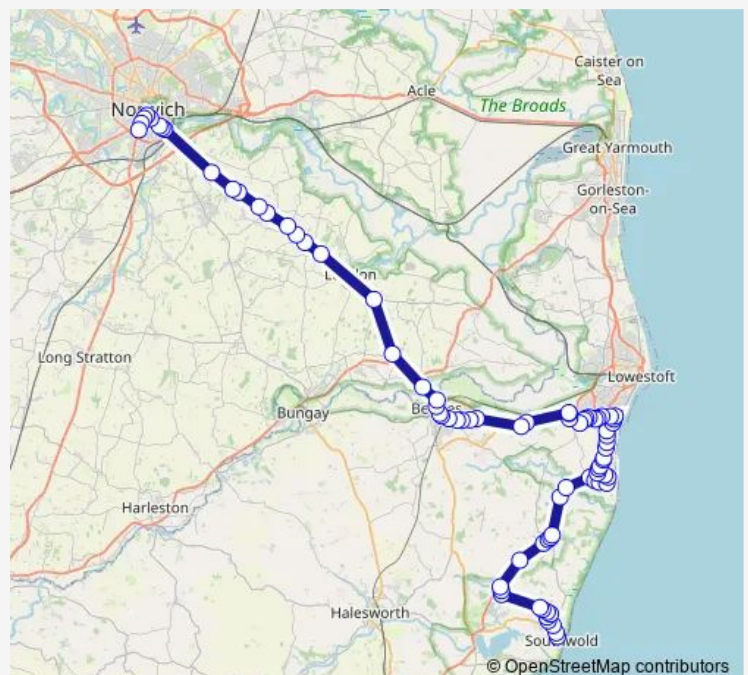

Bus 146 Southwold - Kessingland - Pakefield - Beccles - Norwich

[Go to website](#)

Direction

Kings Head — Campus

79 stops

[Open route schedule](#)

- Kings Head
- Pier Avenue
- Lowestoft Road
- Randolph Hotel
- The Firs
- Mount Pleasant
- Windsor Road
- Wangford Road
- School Lane
- Church Street Corner
- Millfields
- Pound Corner
- Gipsy Lane
- Playing Fields
- Walker Gardens
- Chapel Road
- Palmers Lane
- Benacre Road
- Toad Row
- Suffolk Wildlife Park
- Church Road

Route schedule

Kings Head — Campus

Monday	06:30-17:15
Tuesday	06:30-17:15
Wednesday	06:30-17:15
Thursday	06:30-17:15
Friday	06:30-17:15
Saturday	06:30-17:15
Sunday	—

Route info

Direction: Kings Head

Stops: 79

Trip Duration: 1 hour 33 min

Church

Beaconsfield Road

Fisherman's Way

St Edmunds Crescent

Lincoln Court

Queens Terrace

Pond Farm

Heathland Beach Caravan Park

Oaklands Terrace

Jaydene Caravan Park

Holiday Village

Morrisons

Gateway Retail Park

Pakefield Primary School

Saxon Road