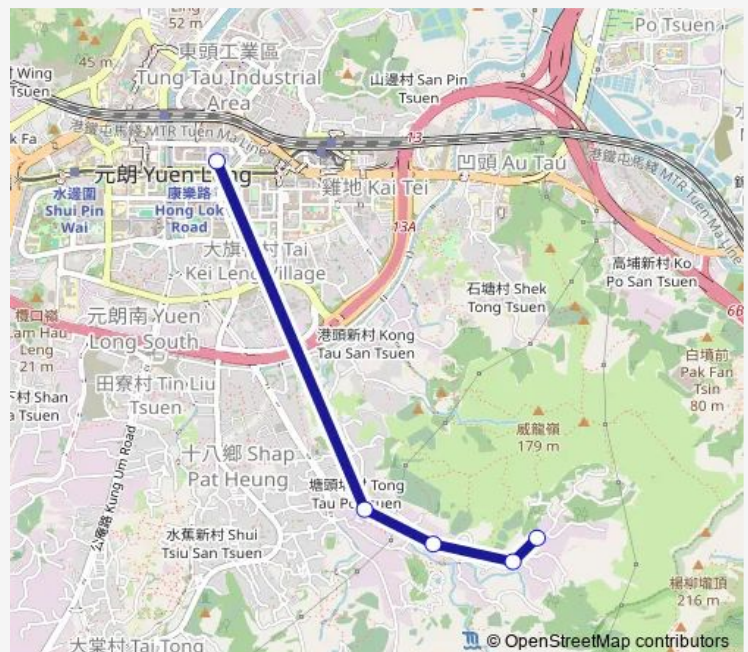

5 stops

[Open route schedule](#)

Fook Hong Street, Near KAM BO Building|Yuen Long (Fook Hong Street) Public Light BUS Terminus

TAI SHU HA Road East, Near Tong TAU PO Tsuen

Unnamed Access Road, Near Tong TAU PO Tsuen

Unnamed Access Road, Near Construction Machinery Technical Training Center

Yuen Long (Sung Shan SAN Tsuen)|Yuen Long (Sung Shan SAN Tsuen) Minibus Terminus

Route schedule

Fook Hong Street, Near KAM BO Building|Yuen Long (Fook Hong Street) Public Light BUS Terminus — Yuen Long (Sung Shan SAN Tsuen)|Yuen Long (Sung Shan SAN Tsuen) Minibus Terminus

Monday	06:00-20:20
Tuesday	06:00-20:20
Wednesday	06:00-20:20
Thursday	06:00-20:20
Friday	06:00-20:20
Saturday	06:00-08:00
Sunday	06:00-08:00

Route info

Direction: Fook Hong Street, Near KAM BO Building|Yuen Long (Fook Hong Street) Public Light BUS Terminus

Stops: 5

Trip Duration: 0 hour 12 min

Direction

Yuen Long (Sung Shan SAN Tsuen)|Yuen Long (Sung Shan SAN Tsuen) Minibus Terminus — Fook Hong Street, Near KAM BO Building|Yuen Long (Fook Hong Street) Public Light BUS Terminus