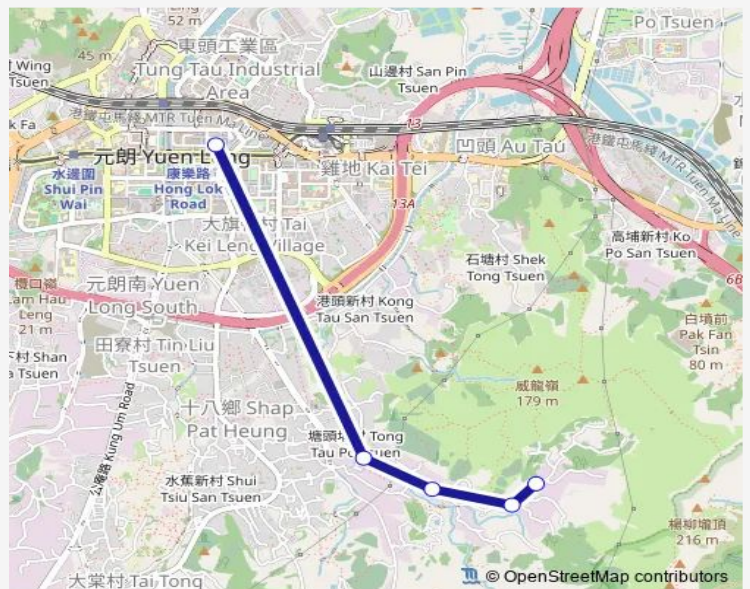

5 stops

[Open route schedule](#)

- FOOK HONG STREET, NEAR KAM BO BUILDING|YUEN LONG (FOOK HONG STREET) PUBLIC LIGHT BUS TERMINUS
- TAI SHU HA ROAD EAST, NEAR TONG TAU PO TSUEN
- UNNAMED ACCESS ROAD, NEAR TONG TAU PO TSUEN
- UNNAMED ACCESS ROAD, NEAR CONSTRUCTION MACHINERY TECHNICAL TRAINING CENTER
- YUEN LONG (SUNG SHAN SAN TSUEN)|YUEN LONG (SUNG SHAN SAN TSUEN) MINIBUS TERMINUS

Route schedule
 FOOK HONG STREET, NEAR KAM BO BUILD-
 ING|YUEN LONG (FOOK HONG STREET) PUBLIC
 LIGHT BUS TERMINUS — YUEN LONG (SUNG SHAN
 SAN TSUEN)|YUEN LONG (SUNG SHAN SAN TSUEN)
 MINIBUS TERMINUS

Monday	06:00-20:20
Tuesday	06:00-20:20
Wednesday	06:00-20:20
Thursday	06:00-20:20
Friday	06:00-20:20
Saturday	06:00-08:00
Sunday	06:00-08:00

Route info

Direction: FOOK HONG STREET, NEAR KAM BO BUILD-
 ING|YUEN LONG (FOOK HONG STREET) PUBLIC
 LIGHT BUS TERMINUS

Stops: 5

Trip Duration: 0 hour 12 min

Direction

YUEN LONG (SUNG SHAN SAN TSUEN)|YUEN LONG (SUNG SHAN SAN TSUEN) MINIBUS TERMINUS — FOOK HONG STREET, NEAR KAM BO BUILDING|YUEN LONG (FOOK HONG STREET) PUBLIC LIGHT BUS TERMINUS

7 stops

[Open route schedule](#)

YUEN LONG (SUNG SHAN SAN TSUEN)|YUEN LONG (SUNG SHAN SAN TSUEN) MINIBUS TERMINUS

UNNAMED ACCESS ROAD, NEAR CONSTRUCTION MACHINERY TECHNICAL TRAINING CENTER

UNNAMED ACCESS ROAD, NEAR TONG TAU PO TSUEN