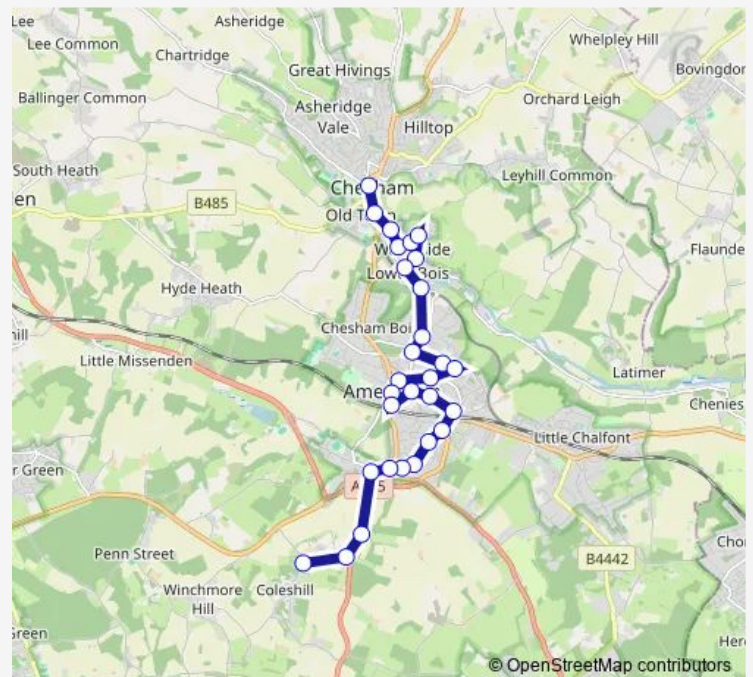

Bus 73A Chesham - Chesham Bois - Amersham - Coleshill

[Go to website](#)

Direction

Broadway — Hill Meadow

29 stops

[Open route schedule](#)

- Broadway
- Red Lion Street
- Hospital Hill
- Trapps Lane
- Five Acres
- Woodland View
- Chessmount Rise
- The Unicorn
- Bois Moor Road
- Woodside Avenue
- Anne's Corner
- The Gowers
- Cherry Orchard
- Grimsdells Lane
- Sycamore Road
- Oakfield Corner
- Amersham Station
- Leisure Centre
- Green Lane
- Plantation Road
- Acres End

Route schedule

Broadway — Hill Meadow

Monday	17:00
Tuesday	17:00
Wednesday	17:00
Thursday	17:00
Friday	17:00
Saturday	—
Sunday	—

Route info

Direction: Broadway

Stops: 29

Trip Duration: 0 hour 34 min

73A — Chesham - Chesham Bois - Amersham - Coleshill

Sheepfold Lane

Highmoor

First Avenue

Station Road

Gore Hill

Quarrendon Farm

Water Tower

Hill Meadow

Stops: 31

Trip Duration: 0 hour 35 min

Woodland View

Chessmount Rise

Trapps Lane

Hospital Hill

Red Lion Street

Broadway