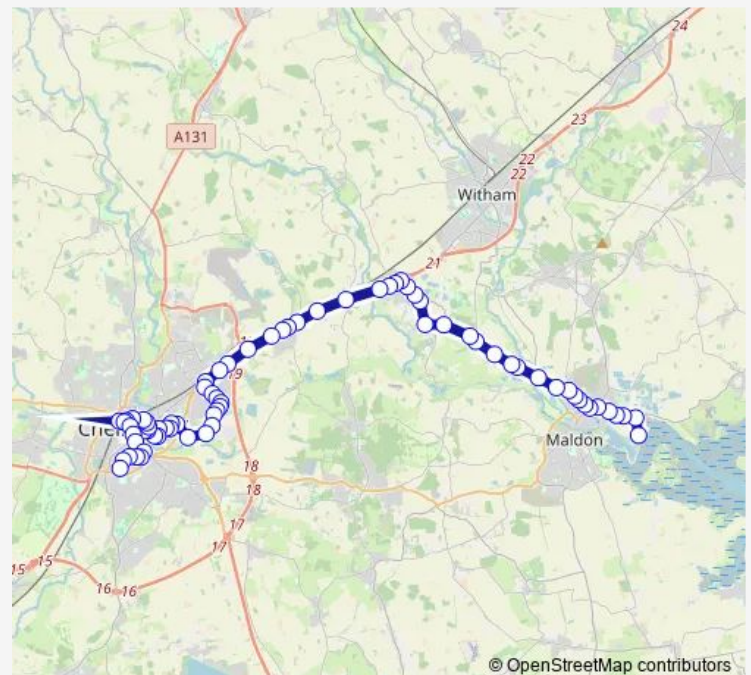

Jenkins Lane

Nounsley Corner

Cross Keys

Route schedule

The Colliers — Oaklands Park

Monday 07:18

Tuesday 07:18

Wednesday 07:18

Thursday 07:18

Friday 07:18

Saturday 07:18

Sunday —

Route info

Direction: The Colliers

Stops: 72

Trip Duration: 1 hour 10 min

■ 73A — Heybridge - Chelmsford

Church Road

New Road

The Duke of Wellington

Station Road

The Swan Inn

The William B

Terling Road Corner