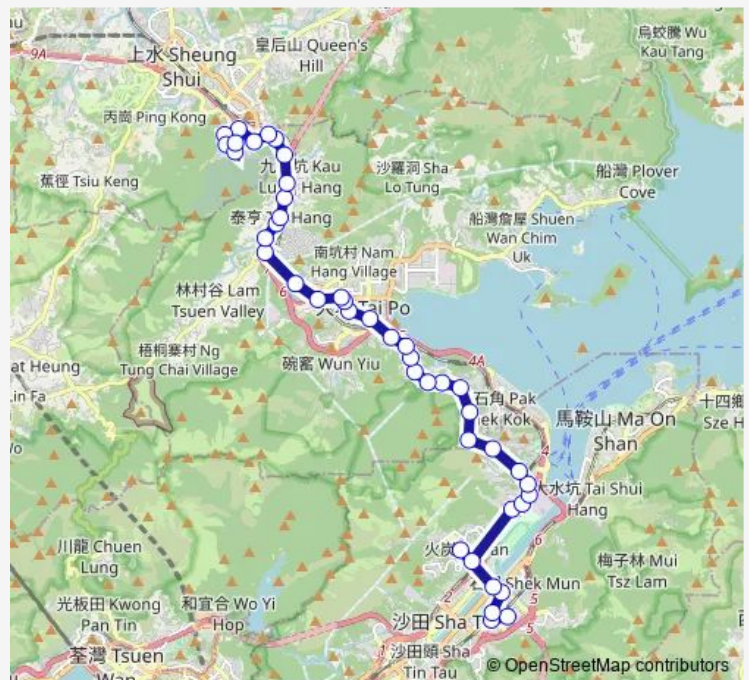

[Kmb+Ctb] YU Chui Court BUS Terminus/
Yu Chui Court[[Kmb] YU Chui Court BUS Terminus

[Kmb] Prince OF Wales Hospital

[Ctb] YUE TIN Court, Ngan Shing Street[[Kmb+Ctb] YUE TIN Court/
Yue TIN Court, Ngan Shing Street[[Kmb] YUE TIN Court[[Lwb] YUE TIN Court

[Ctb] Block 11 City ONE Shatin, Ngan Shing Street[[Kmb+Ctb] Fortune City ONE/
Block 11 City ONE Shatin, Ngan Shing Street[[Kmb] Fortune City One

[Ctb] Block 13 City ONE Shatin, TAI Chung KIU Road[[Kmb+Ctb] City ONE Shatin/
Block 13 City ONE Shatin, TAI Chung KIU Road[[Kmb] City ONE Shatin[[Lwb] City ONE Shatin

[Kmb] FO TAN (Shan MEI Street) BUS Terminus[[Lwb] FO TAN (Shan MEI Street) BUS Terminus

[Ctb] FO TAN Tsuen, FO TAN Road[[Kmb] FO TAN Village[[Lwb] FO TAN Village

[Kmb] LOK LO Ha

[Kmb] KAU TO Shan Road

[Kmb] Seaview Villa

[Kmb] LAI Ping Road

[Kmb] Chung CHI College

[Kmb] Chek NAI Ping

[Kmb] TAI PO Mei

[Kmb] Cheung Shue Tan

[Kmb] Deerhill Bay

Route schedule

[Kmb+Ctb] YU Chui Court BUS Terminus/
Yu Chui Court[[Kmb] YU Chui Court BUS Terminus — [Kmb] WAH Ming Bbi

Monday	05:40-23:40
Tuesday	05:40-23:40
Wednesday	05:40-23:40
Thursday	05:40-23:40
Friday	05:40-23:40
Saturday	05:40-23:40
Sunday	05:40-23:40

Route info

Direction: [Kmb+Ctb] YU Chui Court BUS Terminus/
Yu Chui Court[[Kmb] YU Chui Court BUS Terminus

Stops: 43

Trip Duration: 1 hour 8 min

73A — Fanling (WAH Ming) - YU Chui Court