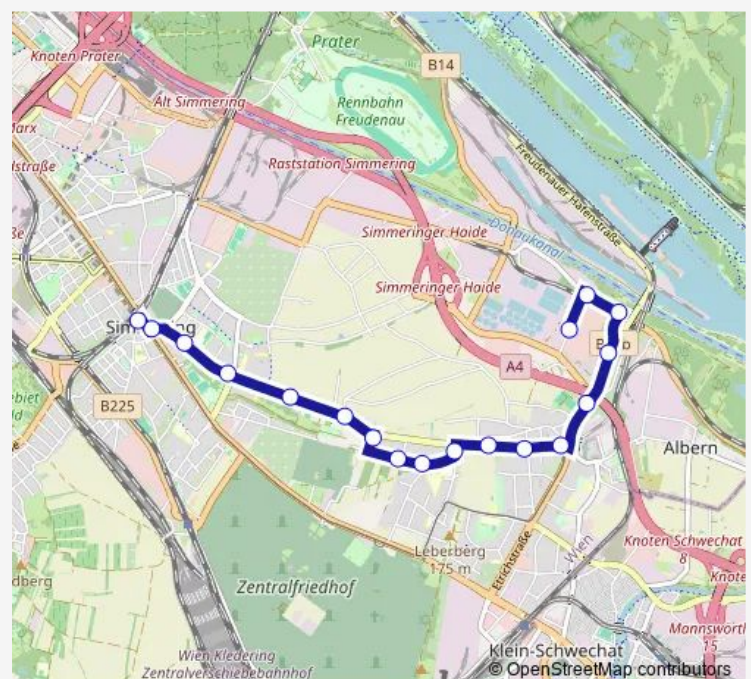

Sunday —

Route info

Direction: Pantucekgasse

Stops: 10

Trip Duration: 0 hour 10 min

Direction

Landwehrstraße — Simmering S+U

18 stops

[Open route schedule](#)

Landwehrstraße

Alberner Hafenzufahrtsstr.

Freudenauer Hafenbrücke

Zinnergasse/Kaserne

Artillerieplatz

Kaiserebersdorf, Zinnergasse

Mühlsangergasse

Route info

Direction: Landwehrstraße

Stops: 18

Trip Duration: 0 hour 23 min

Direction

Landwehrstraße — Simmering S+U

18 stops

[Open route schedule](#)

Friday —

Saturday —

Sunday —

Route info

Direction: Landwehrstraße

Stops: 18

Trip Duration: 0 hour 22 min

Direction