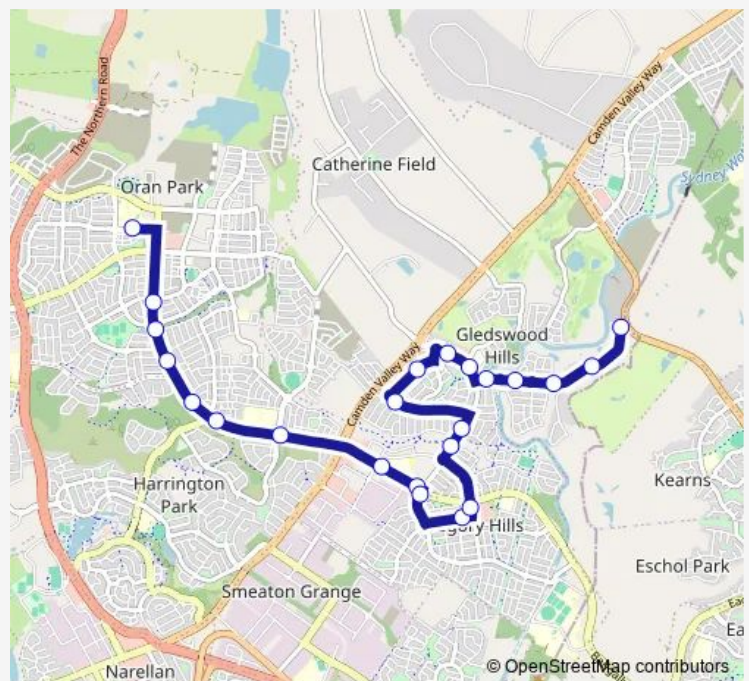

School Bus 6584 Oran Park HS to Gledswood Hills

[Go to website](#)

Direction

Oran Park High School, Podium Way — Gledswood Hills Rd Before Raby

23 stops

[Open route schedule](#)

- Oran Park High School, Podium Way
- Oran Park Dr After Central Av
- Oran Park Dr After South Cct
- Oran Park Dr Opp Dan Cleary Dr
- Oran Park, Oran Park Dr
- Oran Park Dr Opp Harrington Pkwy
- Oran Park Dr After Catherine Park Dr
- Gregory Hills Dr Opp Gregory Hills Hotel
- Gregory Hills Dr Before The Hermitage Way
- Donovan Bvd At Gregory Hills Dr
- Healy St Between Mckenzie Bvd
- Village Cct At Gregory Hills Dr
- The Hermitage Way At Digitaria Dr
- The Hermitage Way Opp Devlin Dr
- Fairbank Dr Before Lillydale Av
- Lillydale Av At Rochford Rd
- The Hermitage Way Opp The Country Club
- Gledswood Hills Public School, The Hermitage Way
- Gledswood Hills Dr (Gledswood Hills) Opp Barwick Link
- Gledswood Hills Rd Before Silvester Way
- Gledswood Hills Dr After Silvester Way

Route schedule

Oran Park High School, Podium Way — Gledswood Hills Rd Before Raby

Monday	15:26
Tuesday	15:26
Wednesday	15:26
Thursday	15:26
Friday	—
Saturday	—
Sunday	—

Route info

Direction: Oran Park High School, Podium Way

Stops: 23

Trip Duration: 0 hour 32 min

6584 — Oran Park HS to Gledswood Hills

Gledswood Hills Dr After Serenity Cct

Gledswood Hills Rd Before Raby

6584 School Bus time schedules and route maps are available in an offline PDF at busmaps.com. Use the busmaps.com website to see live bus times, train schedule or subway schedule, and step-by-step directions for all public transit in Liverpool