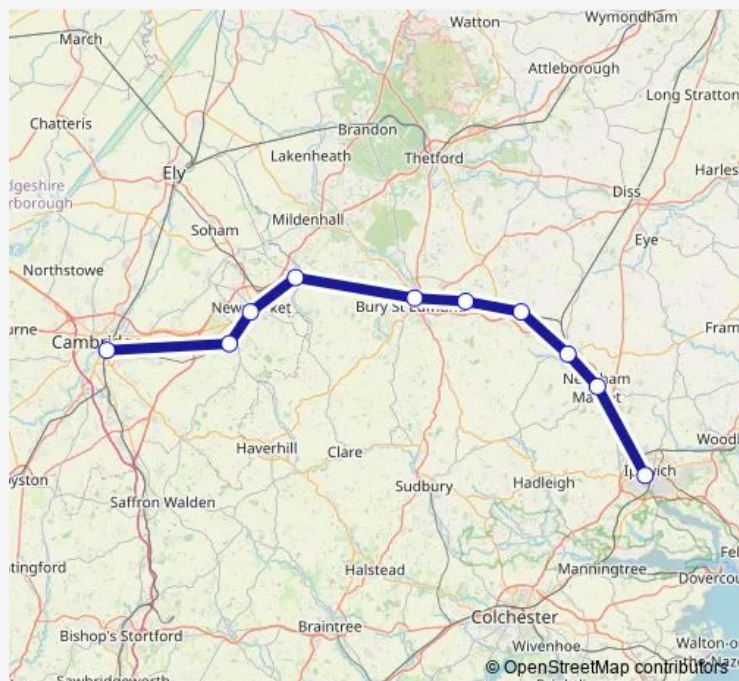

Rail Le: Cbg->Ips LE train service from CBG to Ips

[Go to website](#)

Direction

Cambridge — Ipswich

10 stops

[Open route schedule](#)

Cambridge

Dullingham

Newmarket

Kennett

Bury St Edmunds

Thurston

Elmswell

Stowmarket

Needham Market

Ipswich

Route schedule

Cambridge — Ipswich

Monday 06:41-22:47

Tuesday 06:41-22:47

Wednesday 06:41-22:47

Thursday 06:41-22:47

Friday 06:41-22:47

Saturday 06:42-22:47

Sunday 09:00-22:50

Route info

Direction: Cambridge

Stops: 10

Trip Duration: 1 hour 19 min

■ Le:Cbg->Ips — LE train service from CBG to Ips