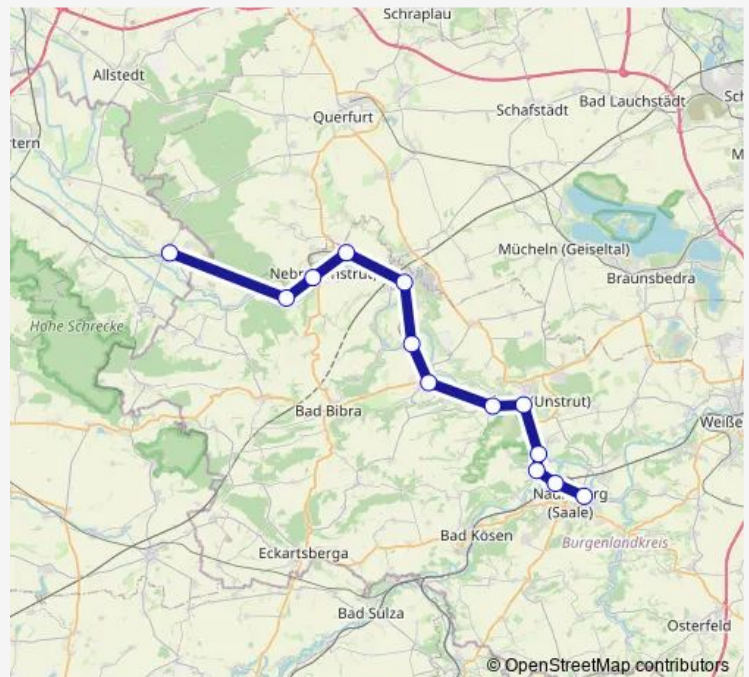

### Direction

Naumburg (Saale) Hbf — Halle (Saale) Hbf

4 stops

[Open route schedule](#)

Naumburg (Saale) Hbf

Weißenfels

Merseburg

Halle (Saale) Hbf

### Route schedule

Naumburg (Saale) Hbf — Halle (Saale) Hbf

Monday 07:35-07:37

Tuesday 07:35-07:37

Wednesday 07:35-07:37

Thursday 07:35-07:37

Friday 07:35-07:37

Saturday —

### Route info

Direction: Naumburg (Saale) Hbf

Stops: 4

Trip Duration: 0 hour 38 min

■ RB 77