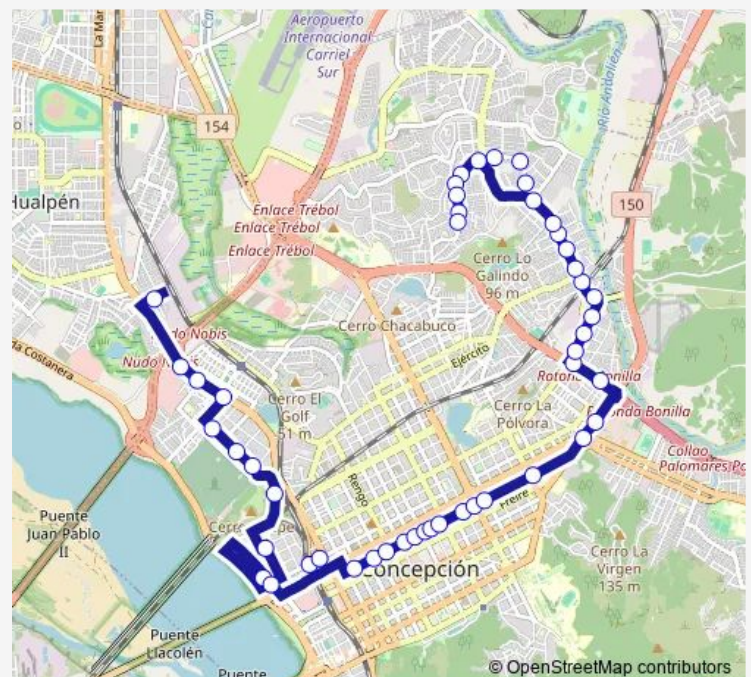

Thursday 06:00-23:30

Friday 06:00-23:30

Saturday 06:00-23:50

Sunday 06:00-23:50

Route info

Direction: Pto Saavedra - Malleco

Stops: 48

Trip Duration: 0 hour 30 min