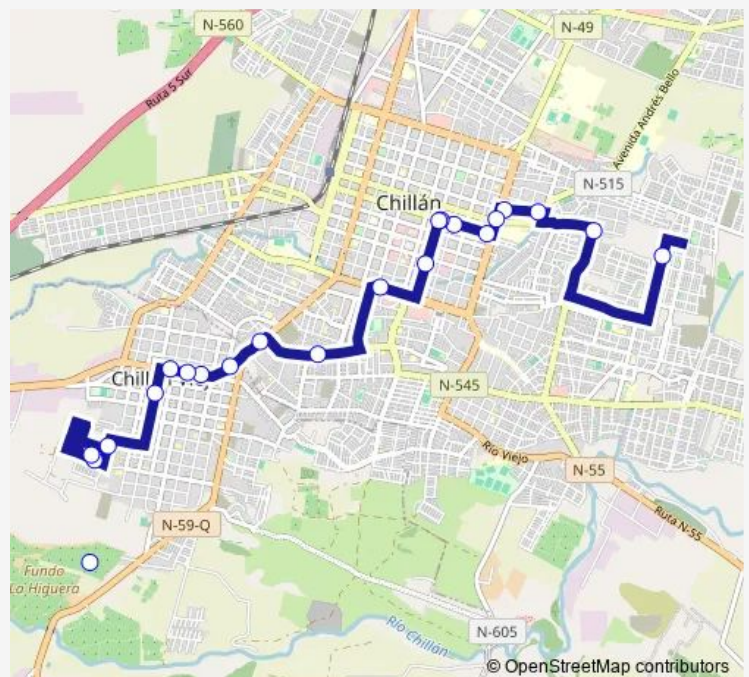

**Direction**

Cerro Torres DEL Paine / LOS Picunches — Baquedano / Mariano Egana

22 stops

[Open route schedule](#)

Cerro Torres DEL Paine / LOS Picunches

LAS Rosas / Av. Nueva Oriente

Diego Portales / Miraflores

Cornelio Olivares / Sta. Ines

Paula Jaraquemada / PJE SAN Juan

Paula Jaraquemada / PJE Amanecer

Route schedule

Cerro Torres DEL Paine / LOS Picunches — Baquedano / Mariano Egana

Monday 07:16-21:08

Tuesday 07:16-21:08

Wednesday 07:16-21:08

Thursday 07:16-21:08

Friday 07:16-21:08

Saturday 07:16-21:08

Sunday 07:16-21:08

Route info

Direction: Cerro Torres DEL Paine / LOS Picunches

Stops: 22

Trip Duration: 0 hour 37 min

C19\_R — Chillan Viejo Las Encinas

C19\_R Bus time schedules and route maps are available in an offline PDF at [busmaps.com](https://busmaps.com). Use the [busmaps.com](https://busmaps.com) website to see live bus times, train schedule or subway schedule, and step-by-step directions for all public transit in Chillan