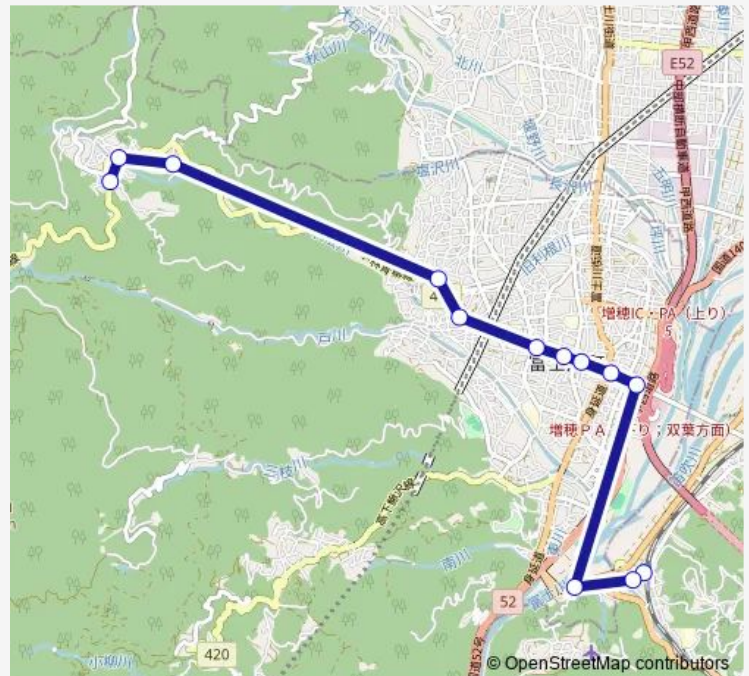

07:00-14:35

Sunday

07:00-14:35

Route info

Direction: 鰺沢口駅 (富士川町)

Stops: 13

Trip Duration: 0 hour 35 min

ホリデーバス:鯉沢口駅 (富士川町) 発 平林 (富士川町) 方面行き Bus time schedules and route maps are available in an offline PDF at busmaps.com. Use the busmaps.com website to see live bus times, train schedule or subway schedule, and step-by-step directions for all public transit in Chuo