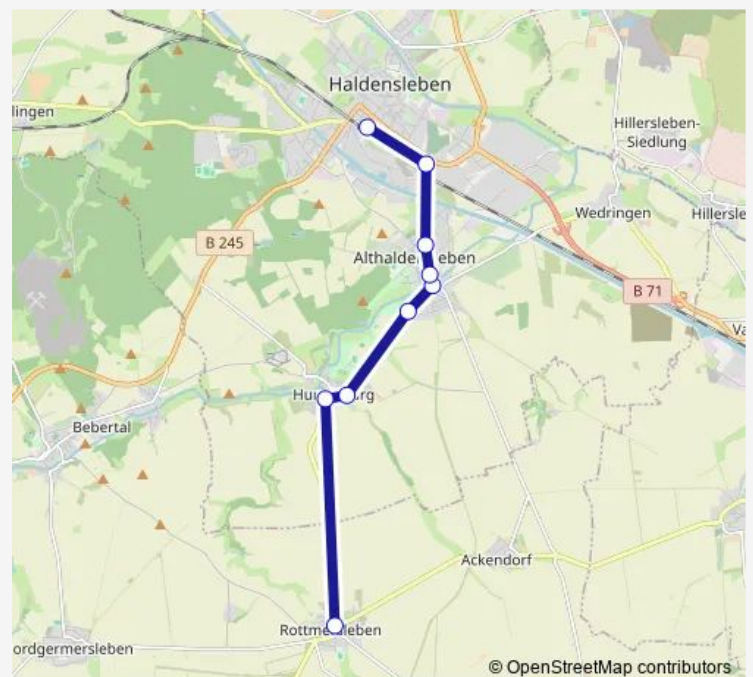

Direction

Rottmersleben — Hermsdorf (b. Magdeburg)

9 stops

[Open route schedule](#)

Rottmersleben

Rottmersleben, An der Olbe

Klein Santersleben (Schackensleben)

Schackensleben

Groß Santersleben, Am Sportplatz

Groß Santersleben

Groß Santersleben, Wohnpark Ostfalen

Hermsdorf (b. Magdeburg), Alte Mühle

Hermsdorf (b. Magdeburg)

Route schedule

Rottmersleben — Hermsdorf (b. Magdeburg)

Monday 13:35

Tuesday 13:35

Wednesday 13:35

Thursday 13:35

Friday 13:35

Saturday —

Sunday —

Route info

Direction: Rottmersleben

Stops: 9

Trip Duration: 0 hour 13 min

Direction

Haldensleben, Rottmeisterstr. — Rottmersleben

10 stops

[Open route schedule](#)

Haldensleben, Rottmeisterstr.

Haldensleben, Zob