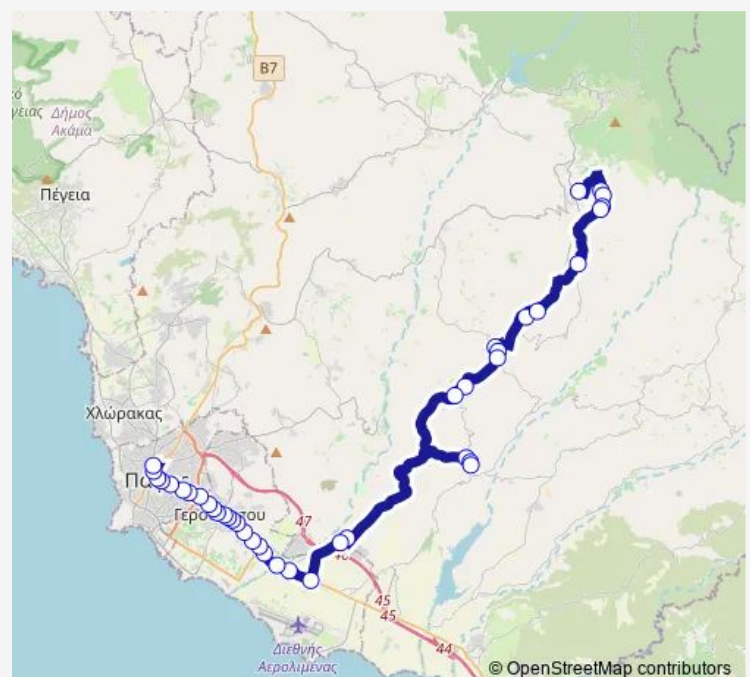

American Academy 1

1st Stop Acheleia

Ag. Georgios Church - Acheleia 1

3rd Stop Acheleia

2nd Stop Agia Varvara Pafou 1

3rd Stop Agia Varvara Pafou 1

1st Stop Nata 2

Nata Village Centre - Agios Nicolaos Church 1

2nd Stop Nata 1

Route schedule

Karavella Bus Station — Statos - Agios Fotios

Monday	08:50-16:00
Tuesday	08:50-16:00
Wednesday	08:50-16:00
Thursday	08:50-16:00
Friday	08:50-16:00
Saturday	—
Sunday	—

Route info

Direction: Karavella Bus Station

Stops: 33

Trip Duration: 0 hour 55 min

Axylou 1

Eledio Community Board 1

1st Stop Eledio

1st Stop Amargeti 1

Amargeti Village Centre

Friday

—

Saturday

07:00-12:40

Sunday

—

Route info

Direction: Statos - Agios Fotios