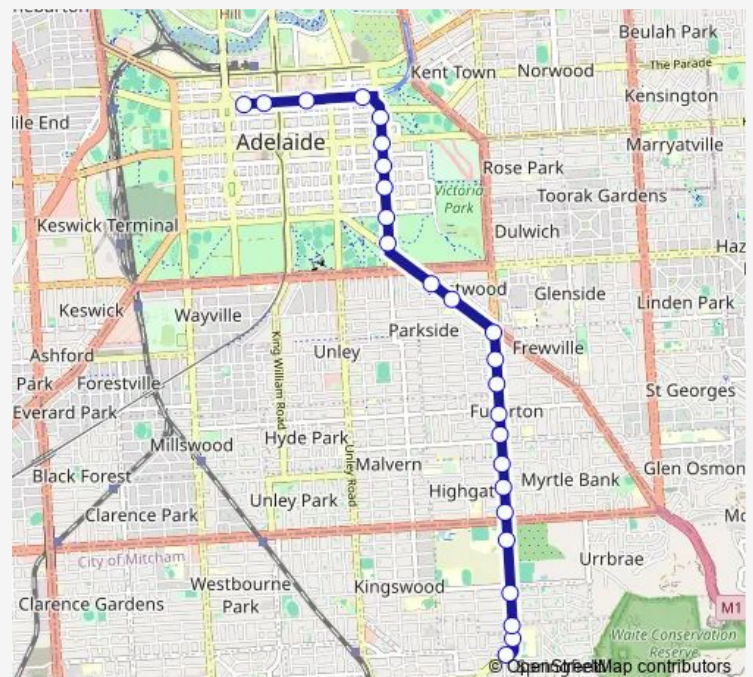

Stop 8 Fullarton Rd - West side

Stop 7 Fullarton Rd - West side

Stop 6 Fullarton Rd - West side

Stop 5 Fullarton Rd - West side

Stop 3 Glen Osmond Rd - South West side

Stop 1 Glen Osmond Rd - South West side

Stop O2 Hutt Rd - West side

Stop O3 Hutt Rd - West side

Stop Q1 Hutt St - West side

Stop S1 Hutt St - West side

Stop T1 Hutt St - West side

Stop V1 Hutt St - West side

Route schedule

Stop 16A Maitland St - North side — Stop W1 Currie St - South side

Monday 15:37-15:38

Tuesday 15:37-15:38

Wednesday 15:37-15:38

Thursday 15:37-15:38

Friday 15:37-15:38

Saturday —

Sunday —

Route info

Direction: Stop 16A Maitland St - North side

Stops: 25

Trip Duration: 0 hour 30 min

636 — Mercedes College to City

Stop R1 Grenfell St - South side

Stop T2 Grenfell St - South side

Stop V3 Currie St - South side