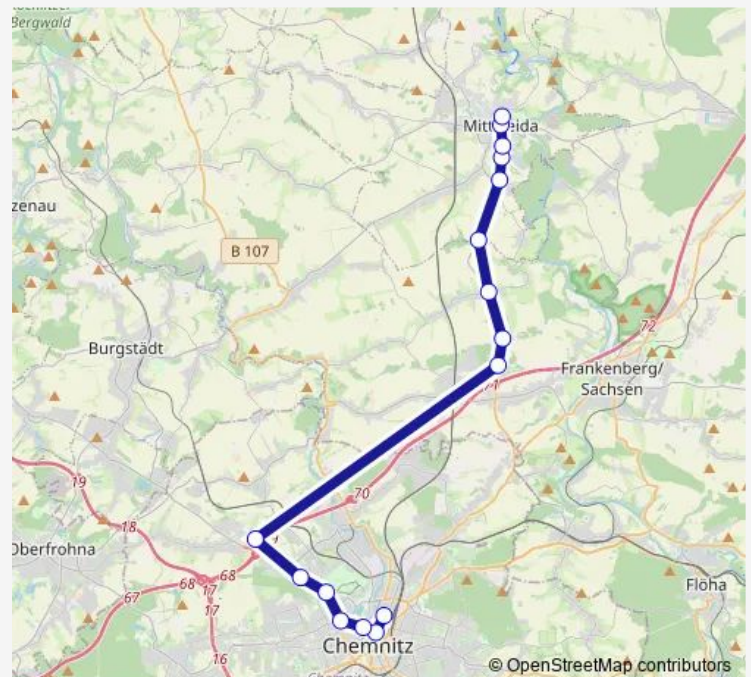

Chemnitz, Leipziger Str

Chemnitz, Hohe Brücke

Chemnitz, Stadhalle

Chemnitz, Omnibusbahnhof

Route schedule

Mittweida, Busbahnhof — Chemnitz, Omnibusbahnhof

Monday 06:08-13:01

Tuesday 06:08-13:01

Wednesday 06:08-13:01

Thursday 06:08-13:01

Friday 06:08-13:01

Saturday 09:01-14:10

Sunday —

Route info

Direction: Mittweida, Busbahnhof

Stops: 16

Trip Duration: 0 hour 47 min

Direction

Chemnitz, Omnibusbahnhof — Mittweida, Busbahnhof

16 stops

[Open route schedule](#)

Chemnitz, Omnibusbahnhof

Chemnitz, Stadthalle

Chemnitz, Hohe Brücke

Tuesday 10:33-17:20

Wednesday 10:33-17:20

Thursday 10:33-17:20

Friday 10:33-17:20

Saturday 09:33-13:17

Sunday —

Route info

Direction: Chemnitz, Omnibusbahnhof