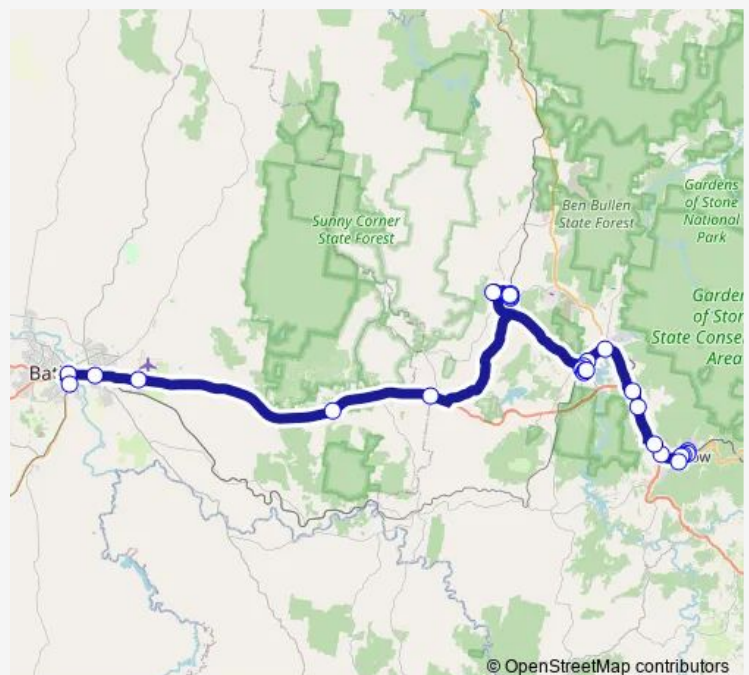

Monday 13:34

Tuesday 13:34

Wednesday 13:34

Thursday 13:34

Friday 13:34

Saturday —

Sunday —

Route info

Direction: Lithgow Workies Club, Tank St

Stops: 28

Trip Duration: 1 hour 31 min

Railway Av After Thompson St

Great Western Hwy Opp Sunny Corner Rd

Great Western Hwy Opp Yetholme Dr

Raglan Coach Stop, Great Western Hwy