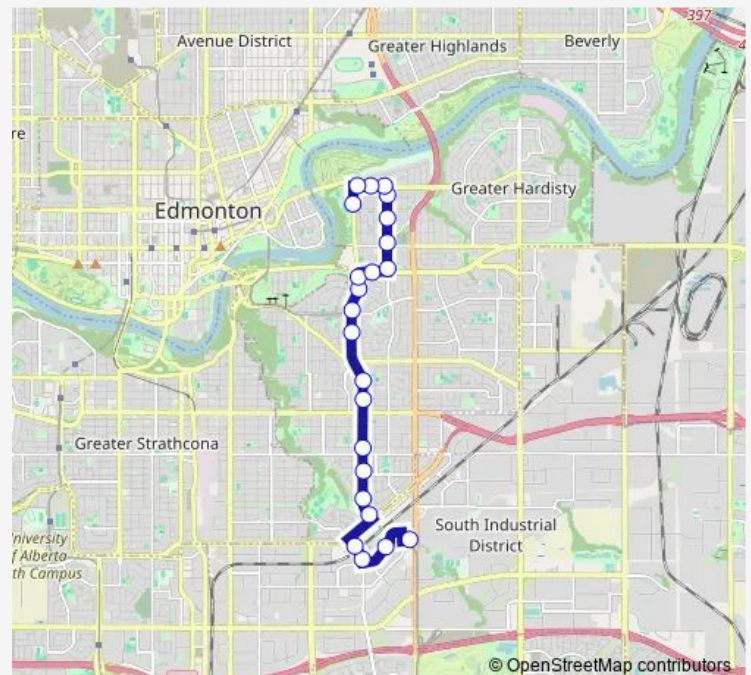

81 Street & 106 Avenue

### Route schedule

Davies Transit Centre Bay A — 84 Street & 105 Avenue

Monday 08:11

Tuesday 08:11

Wednesday 08:11

Thursday 08:11

Friday 08:11-09:41

Saturday —

### Route info

Direction: Davies Transit Centre Bay A

Stops: 23

Trip Duration: 0 hour 26 min

636 — McNally - Davies

83 Street & 106 Avenue

84 Street & 105 Avenue

**Direction**

84 Street &amp; 105 Avenue — Davies Transit Centre Bay A

14 stops

[Open route schedule](#)

84 Street &amp; 105 Avenue

85 Street &amp; Strathearn Drive

85 Street &amp; 95 Avenue

85 Street &amp; 92 Avenue

83 Street &amp; 90 Avenue