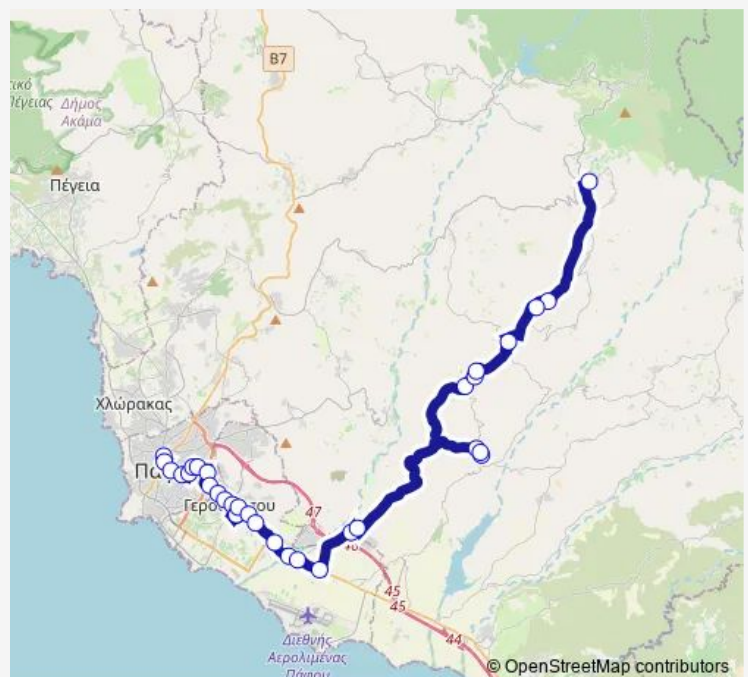

1st Stop Acheleia

Ag. Georgios Church - Acheleia 1

Route schedule

Karavella Bus Station — Statos - Agios Fotios

Monday	13:25
Tuesday	13:25
Wednesday	13:25
Thursday	13:25
Friday	13:25
Saturday	—
Sunday	—

Route info

Direction: Karavella Bus Station

Stops: 34

Trip Duration: 0 hour 50 min

3rd Stop Acheleia

2nd Stop Agia Varvara Pafou 1

3rd Stop Agia Varvara Pafou 1

1st Stop Nata 2

Nata Village Centre - Agios Nicolaos Church 1

Monday 06:10

Tuesday 06:10

Wednesday 06:10

Thursday 06:10

Friday 06:10

Saturday —

Sunday —

Route info

Direction: Statos - Agios Fotios

Stops: 39

Trip Duration: 1 hour 10 min

Ippokratous - Kozanis

Archiep. Makariou C` Ave. - Arsinois

Archiep. Makariou C` Ave. - Korytsas

Archiep. Makariou C` Ave. - Kosta Karnavalou