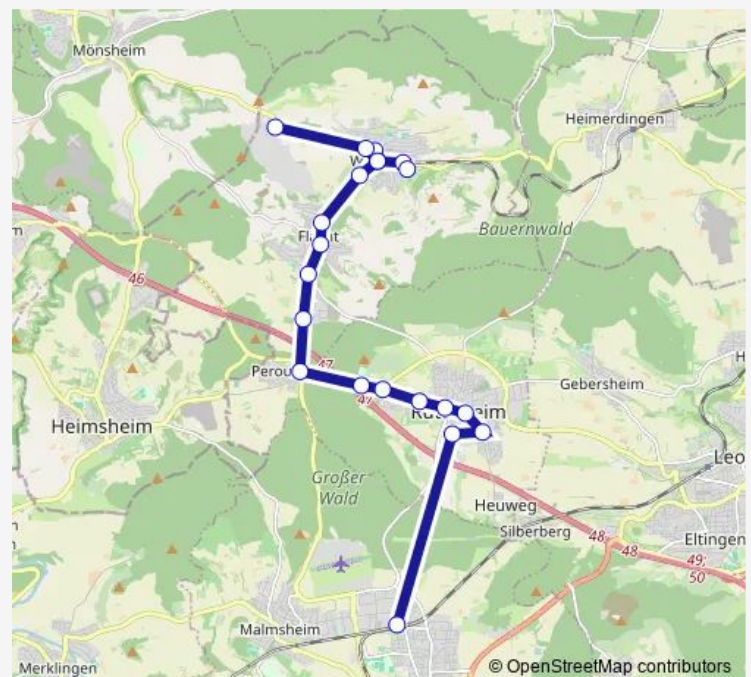

### Direction

Weissach Wöhr-Tours-Depot — Renningen Bf (Industriestr.)

17 stops

[Open route schedule](#)

Weissach Wöhr-Tours-Depot

Weissach Bahnhofstraße

Weissach Marktplatz

Weissach Flachter Str.

### Route schedule

Weissach Wöhr-Tours-Depot — Renningen Bf (Industriestr.)

Monday 04:35-12:35

Tuesday 04:35-12:35

Wednesday 04:35-12:35

Thursday 04:35-12:35

Friday 04:35-12:35

Saturday —

### Route info

Direction: Weissach Wöhr-Tours-Depot

Stops: 17

Trip Duration: 0 hour 27 min

## Route info

Direction: Weissach Wöhr-Tours-Depot

Stops: 20

Trip Duration: 0 hour 37 min