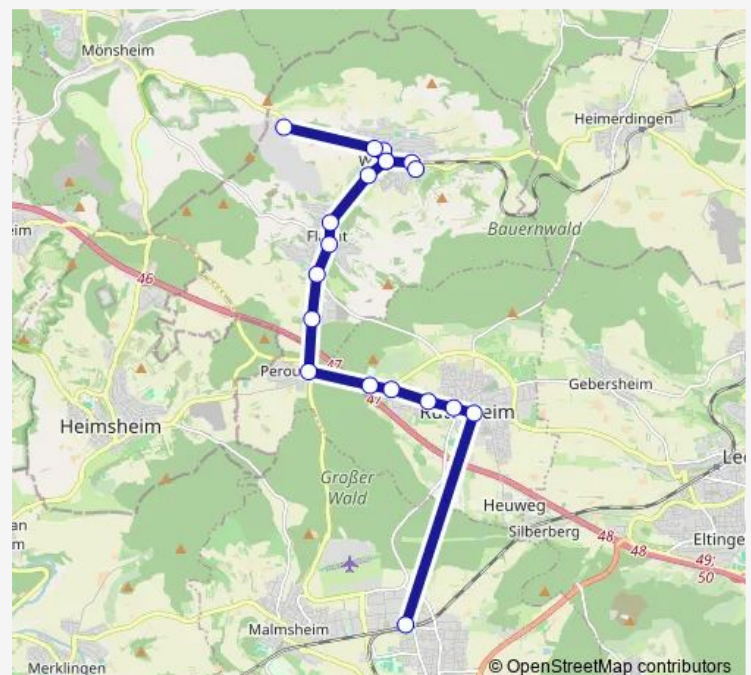

Bus 636

[Go to website](#)

Direction

Weissach Wöhr-Tours-Depot — Renningen Bf (Industriestr.)

20 stops

[Open route schedule](#)

Weissach Wöhr-Tours-Depot

Weissach Bahnhofstraße

Friday 14:25-19:25

Saturday —

Sunday —

Route info

Direction: Weissach Wöhr-Tours-Depot

Stops: 20

Trip Duration: 0 hour 37 min

636

BusMaps

Direction

Renningen Bf (Industriestr.) — Weissach Wöhr-Tours-Depot

21 stops

[Open route schedule](#)

Renningen Bf (Industriestr.)

Rutesh. Sporthalle Bühl

Rutesheim Bosch

Wednesday 04:35-12:35

Thursday 04:35-12:35

Friday 04:35-12:35

Saturday —

Sunday —

Route info

Direction: Weissach Wöhr-Tours-Depot

Stops: 17