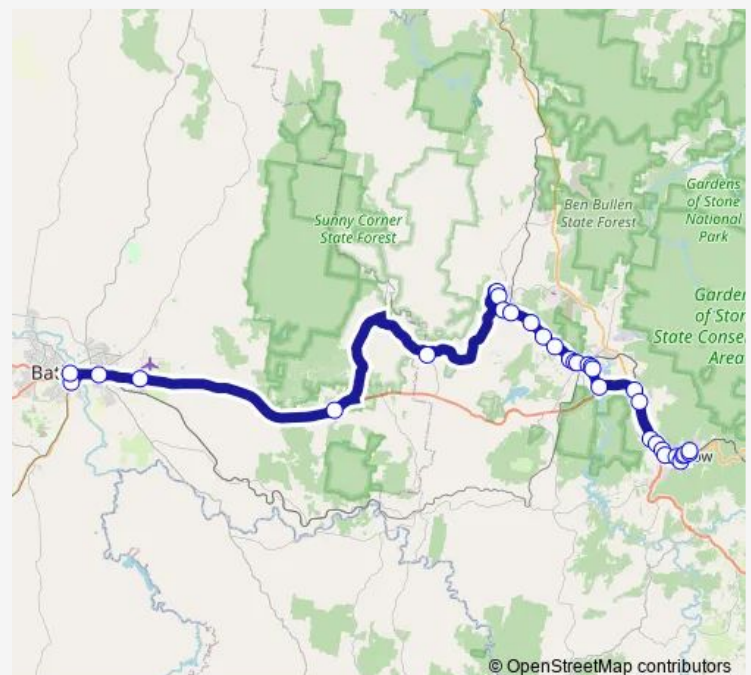

Lithgow Tourist Park, Coerwull Rd

Great Western Hwy At Girraween St

Great Western Hwy At Hughes Lane

Castlereagh Hwy Opp Wolgan Rd

Delta Electricity Wang Power Station

Main St Before Mulduri St

Wallerawang Station, Main St

Main St Before Bridge

Simkins And Commens Commens St

Hume Hume Av Near Cannelite St

Wallerawang Coach Stop, Barton Av

Route schedule

Lithgow Workies Club, Tank St — Bathurst Station, Hannah St

Monday	13:34
Tuesday	13:34
Wednesday	13:34
Thursday	13:34
Friday	13:34
Saturday	—
Sunday	—

Route info

Direction: Lithgow Workies Club, Tank St

Stops: 37

Trip Duration: 1 hour 31 min

Wallerawang Rydal Rd At Pipers Flat Rd

Wallerarang Portland Rd Near Firth St

Vale St Opp Portland Central School

Williwa St Opp Saville St

Sunday —

Route info

Direction: Bathurst Station, Havannah St

Stops: 32

Trip Duration: 1 hour 26 min

Coerwull Rd Opp Historic Bowenfel Station

Main St After Great Western Hwy

Main St Opp Ferro St