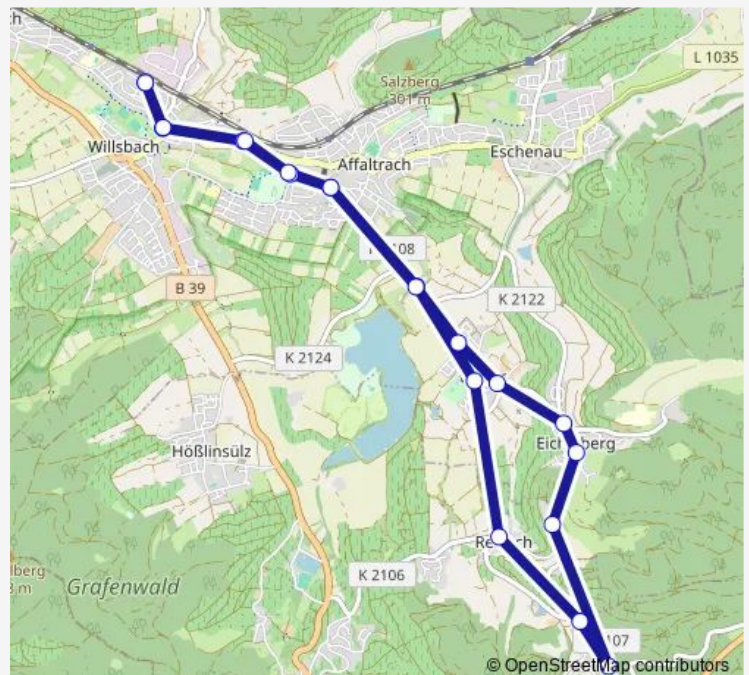

### Route schedule

Willsbach — Willsbach

Monday 05:58-19:40

Tuesday 05:58-19:40

Wednesday 05:58-19:40

Thursday 05:58-19:40

Friday 05:58-19:40

Saturday 08:27-17:58

### Route info

Direction: Willsbach

Stops: 21

Trip Duration: 0 hour 23 min

636