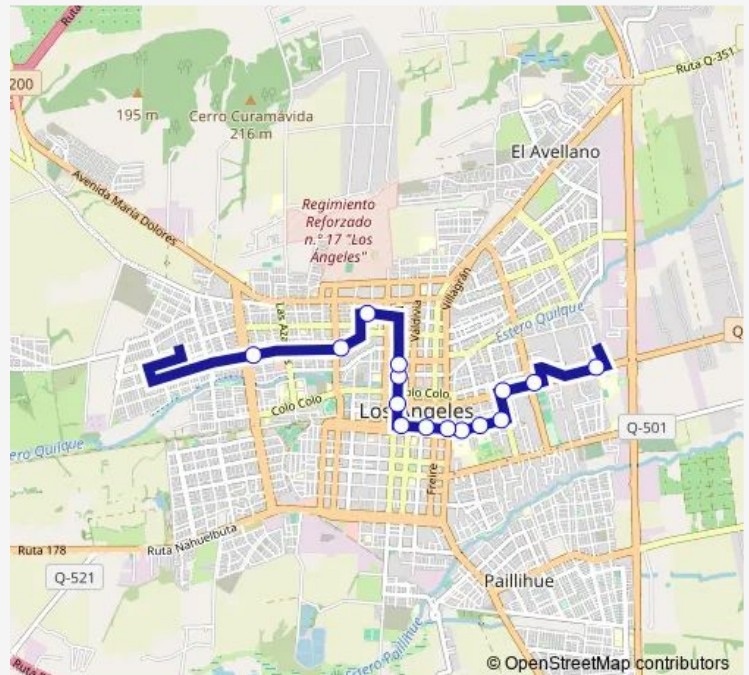

Bus C10V_R Oropello Montecoa

[Go to website](#)

Direction

Alemania / Colo Colo — Galvarino / Isla Nueva

15 stops

[Open route schedule](#)

Alemania / Colo Colo

Alemania / Guillermo Marconi

Mendoza / Rengo

Mendoza / Tucapel

Janequeo / Reidor Jose Montoya

Galvarino / Bombero Estoeber

Galvarino / Isla Nueva

Route schedule

Alemania / Colo Colo — Galvarino / Isla Nueva

Monday 07:46-19:54

Tuesday 07:46-19:54

Wednesday 07:46-19:54

Thursday 07:46-19:54

Friday 07:46-19:54

Saturday 07:46-19:54

Sunday 07:46-19:54

Route info

Direction: Alemania / Colo Colo

Stops: 15

Trip Duration: 0 hour 17 min

C10V_R — Oropello Montecoa

C10V_R Bus time schedules and route maps are available in an offline PDF at busmaps.com. Use the busmaps.com website to see live bus times, train schedule or subway schedule, and step-by-step directions for all public transit in Los Angeles