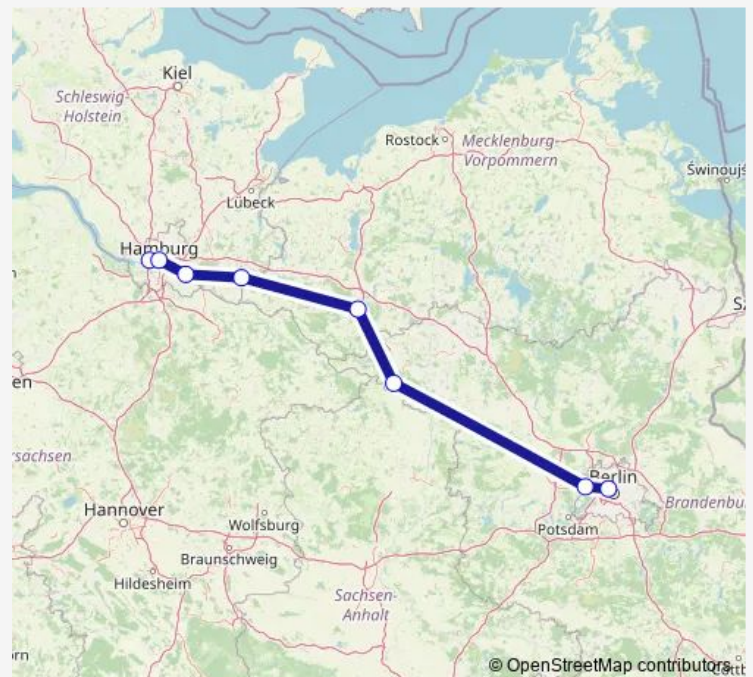

Rail IC 2573

[Go to website](#)

Direction

Hamburg-Altona — Berlin Hbf (tief)

8 stops

[Open route schedule](#)

Hamburg-Altona

Hamburg Hbf

Hamburg-Bergedorf

Büchen

Ludwigslust

Wittenberge

Berlin-Spandau

Berlin Hbf (tief)

Route schedule

Hamburg-Altona — Berlin Hbf (tief)

Monday	—
Tuesday	—
Wednesday	—
Thursday	—
Friday	—
Saturday	—
Sunday	06:36

Route info

Direction: Hamburg-Altona

Stops: 8

Trip Duration: 2 hour 19 min

■ IC 2573

IC 2573 Rail time schedules and route maps are available in an offline PDF at busmaps.com. Use the busmaps.com website to see live bus times, train schedule or subway schedule, and step-by-step directions for all public transit in Hamburg