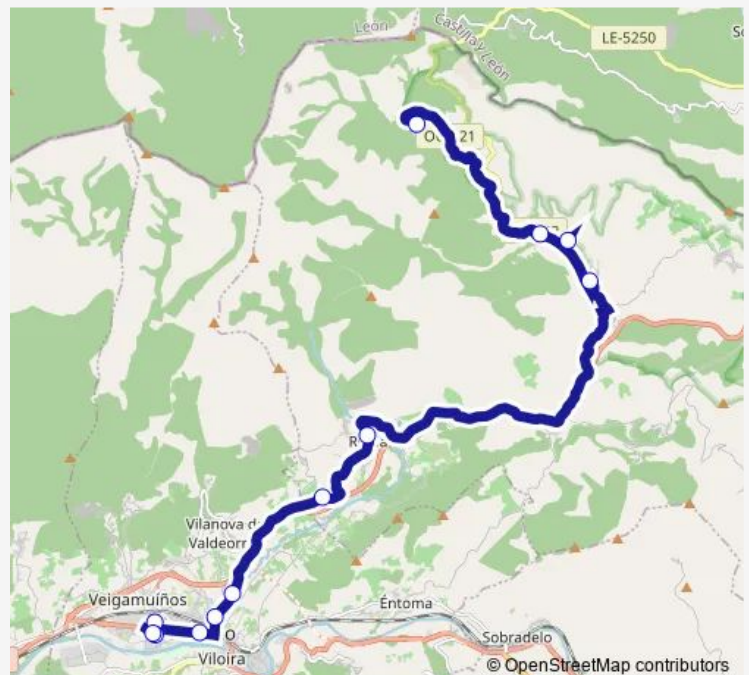

## Route schedule

Oulego (praza) — IES Lauro Olmo

Monday 07:29

Tuesday 07:29

Wednesday 07:29

Thursday —

Friday 07:29

Saturday —

## Route info

Direction: Oulego (praza)

Stops: 12

Trip Duration: 0 hour 51 min

■ XG708007 — IES Lauro Olmo-Oulego(praza)

**BusMaps**

**Direction**

IES Lauro Olmo — Oulego (praza)

## Route schedule

IES Lauro Olmo — Oulego (praza)

Monday	17:20
Tuesday	14:20
Wednesday	14:20
Thursday	—
Friday	14:20
Saturday	—
Sunday	—