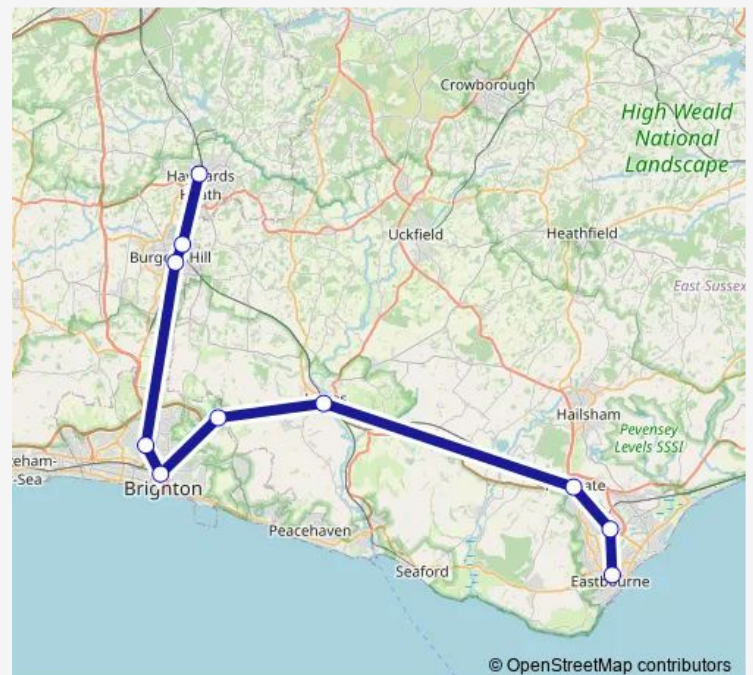

Rail Sn:Hhe->Ebn SN train service from HHE to Ebn

[Go to website](#)

Direction

Haywards Heath — Eastbourne

7 stops

[Open route schedule](#)

Haywards Heath

Wivelsfield

Cooksbridge

Lewes

Polegate

Hampden Park (Sussex)

Eastbourne

Route schedule

Haywards Heath — Eastbourne

Monday	23:09
Tuesday	23:09
Wednesday	23:09
Thursday	23:09
Friday	23:09
Saturday	23:08
Sunday	—

Route info

Direction: Haywards Heath

Stops: 7

Trip Duration: 0 hour 40 min

■ Sn:Hhe->Ebn — SN train service from HHE to Ebn

Direction

Haywards Heath — Eastbourne

10 stops

Polegate

Hampden Park (Sussex)

Eastbourne

Route schedule

Haywards Heath — Eastbourne

Monday	25:08 ⁺¹
Tuesday	01:08-01:08 ⁺¹
Wednesday	01:08-01:08 ⁺¹
Thursday	01:08-01:08 ⁺¹
Friday	01:08-01:08 ⁺¹
Saturday	01:08-01:08 ⁺¹
Sunday	00:15-01:08